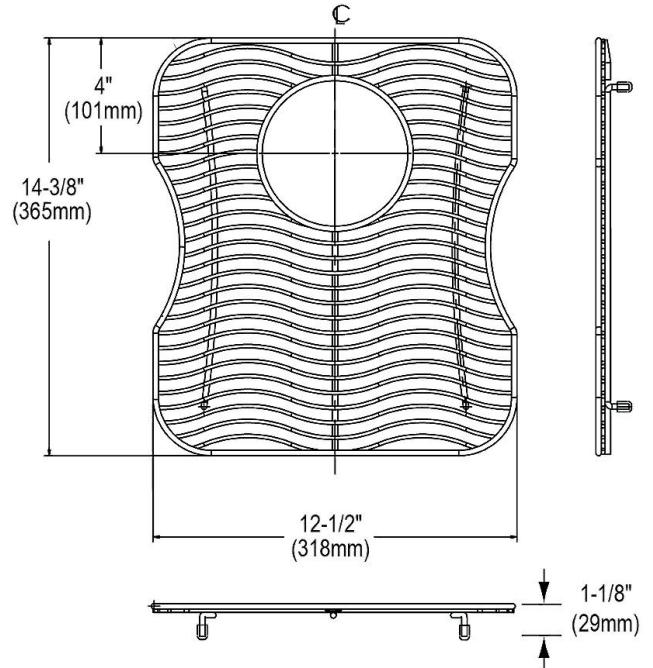

AMERICAN PRIDE. A LIFETIME TRADITION.

Like your family, the Elkay family has values and traditions that endure. For almost a century, Elkay has been a family-owned and operated company, providing thousands of jobs that support our families and communities.

[Clean and Care Manual (PDF)](#)

[Clean and Care Manual (PDF)](#)

[Warranty (PDF)](#)