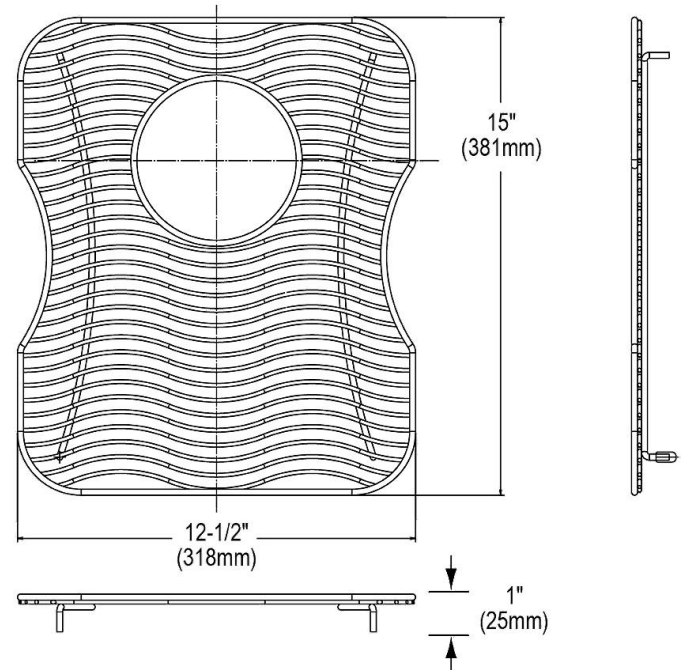

AMERICAN PRIDE. A LIFETIME TRADITION.

Like your family, the Elkay family has values and traditions that endure. For almost a century, Elkay has been a family-owned and operated company, providing thousands of jobs that support our families and communities.

[Clean and Care Manual (PDF)](#)

[Clean and Care Manual (PDF)](#)

[Warranty (PDF)](#)