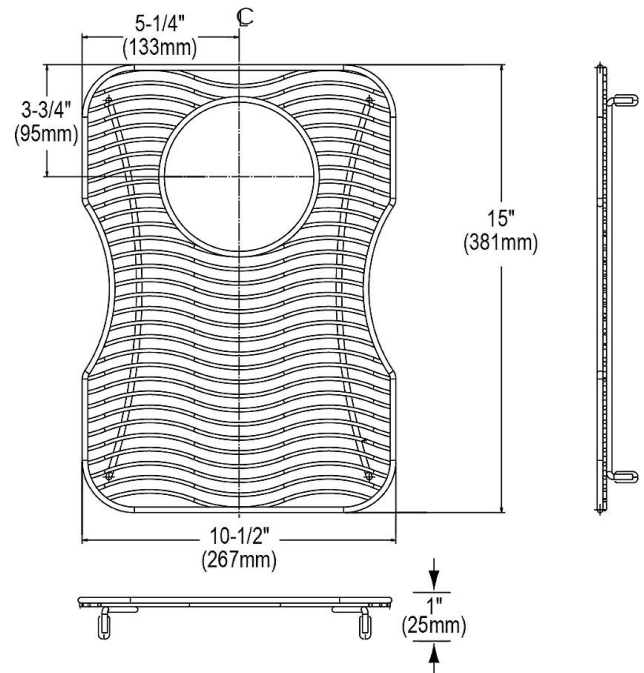

AMERICAN PRIDE. A LIFETIME TRADITION.

Like your family, the Elkay family has values and traditions that endure. For almost a century, Elkay has been a family-owned and operated company, providing thousands of jobs that support our families and communities.

[Clean and Care Manual (PDF)](#)

[Clean and Care Manual (PDF)](#)

[Warranty (PDF)](#)