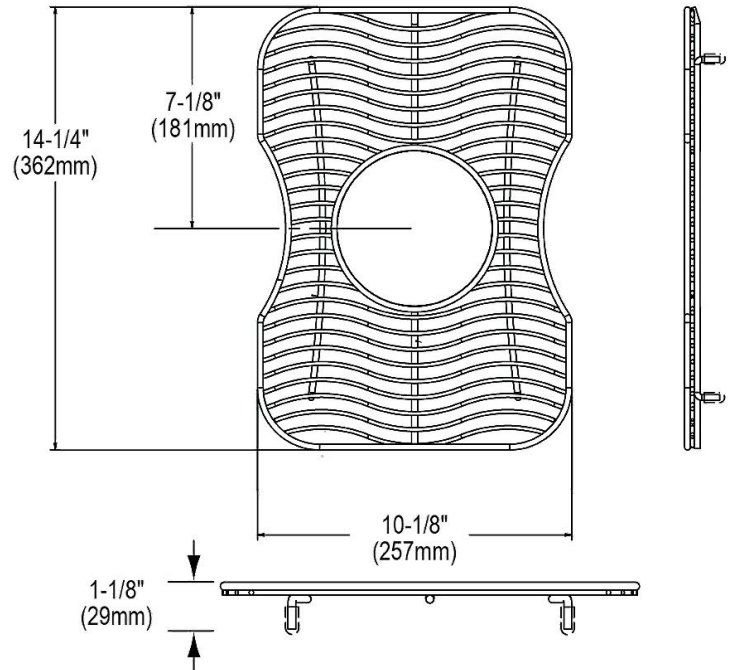

AMERICAN PRIDE. A LIFETIME TRADITION.

Like your family, the Elkay family has values and traditions that endure. For almost a century, Elkay has been a family-owned and operated company, providing thousands of jobs that support our families and communities.

[Clean and Care Manual (PDF)](#)

[Clean and Care Manual (PDF)](#)

[Warranty (PDF)](#)