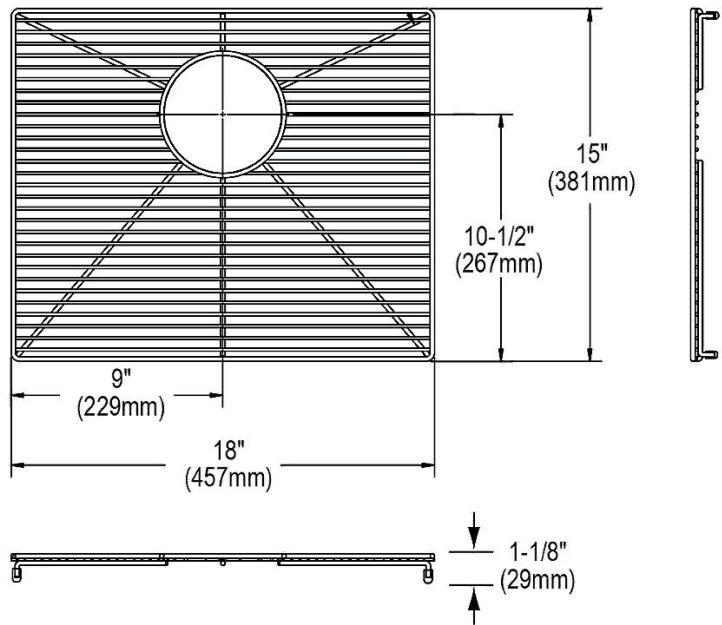

AMERICAN PRIDE. A LIFETIME TRADITION.

Like your family, the Elkay family has values and traditions that endure. For almost a century, Elkay has been a family-owned and operated company, providing thousands of jobs that support our families and communities.

[Clean and Care Manual (PDF)](#)

[Clean and Care Manual (PDF)](#)

[Warranty (PDF)](#)