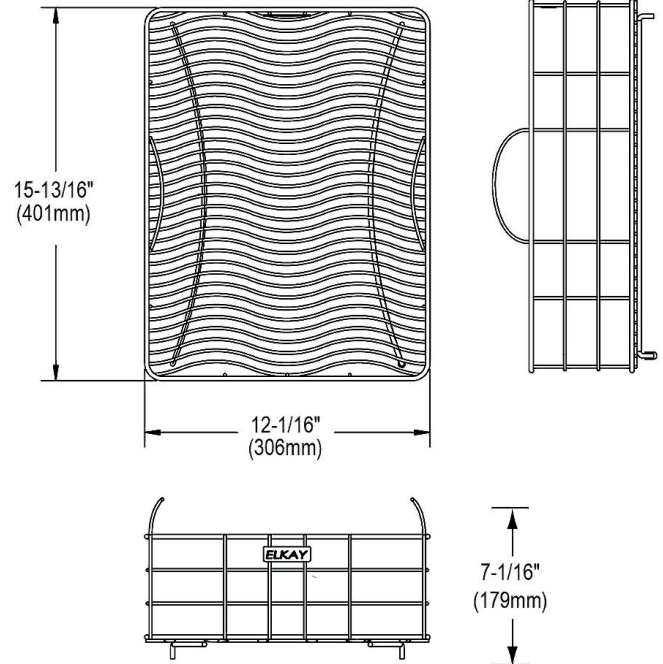

AMERICAN PRIDE. A LIFETIME TRADITION.

Like your family, the Elkay family has values and traditions that endure. For almost a century, Elkay has been a family-owned and operated company, providing thousands of jobs that support our families and communities.

[Clean and Care Manual (PDF)](#)

[Clean and Care Manual (PDF)](#)

[Warranty (PDF)](#)