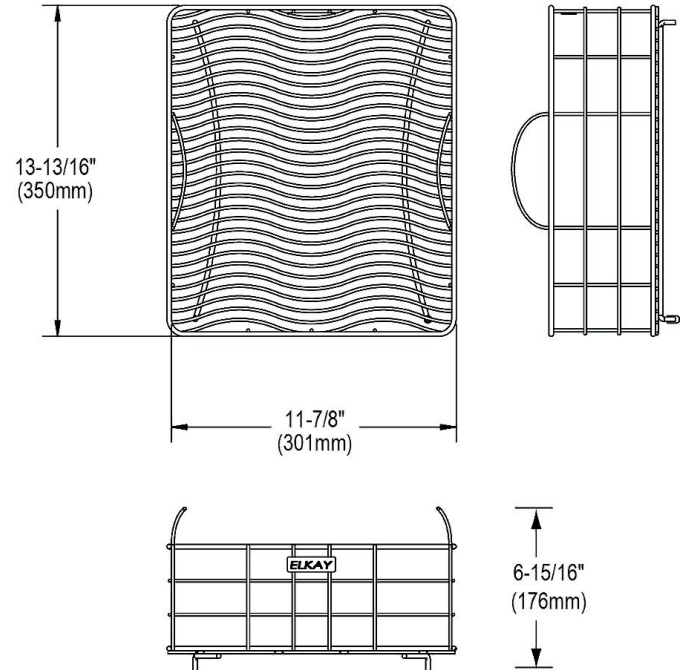

Material:	Stainless Steel
Dimensions:	11-7/8" x 13-13/16" x 6-15/16"
Fits Bowl Size(s):	15-1/8" x 16-3/8" and 15-1/4" x 16-1/8"

Special Note: Includes removable dish rack

AMERICAN PRIDE. A LIFETIME TRADITION. Like your family, the Elkay family has values and traditions that endure. For almost a century, Elkay has been a family-owned and operated company, providing thousands of jobs that support our families and communities.

[Clean and Care Manual (PDF)](#)
[Clean and Care Manual (PDF)](#)
[Warranty (PDF)](#)