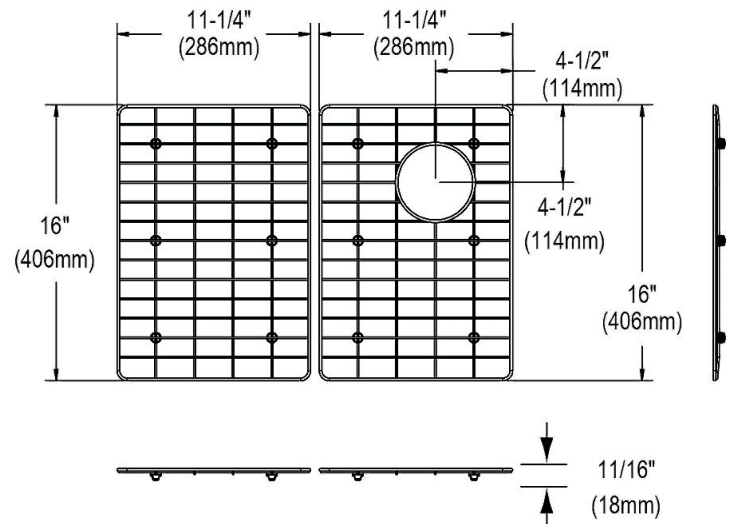

AMERICAN PRIDE. A LIFETIME TRADITION.

Like your family, the Elkay family has values and traditions that endure. For almost a century, Elkay has been a family-owned and operated company, providing thousands of jobs that support our families and communities.

[Clean and Care Manual (PDF)](#)

[Clean and Care Manual (PDF)](#)

[Installation Instructions (PDF)](#)

[Warranty (PDF)](#)