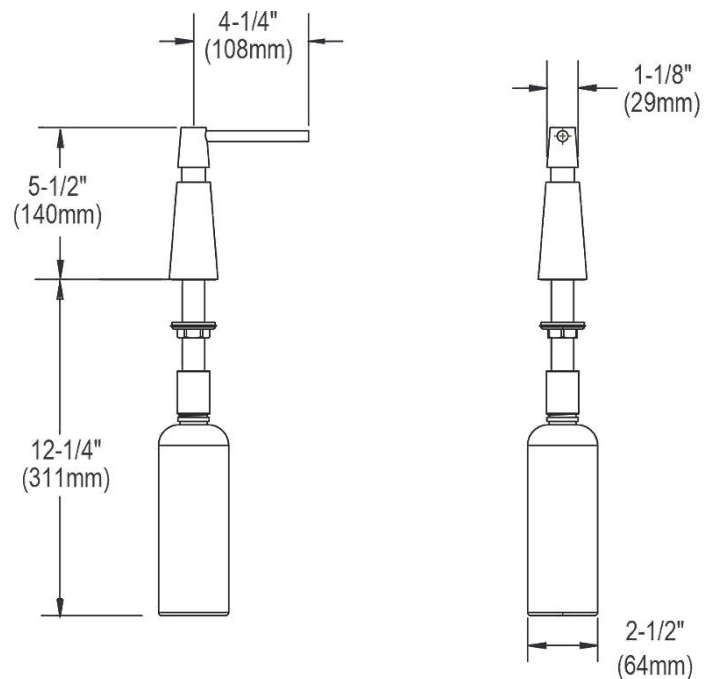

PART: _____ QTY: _____

PROJECT: _____

CONTACT: _____

DATE: _____

NOTES: _____

APPROVAL: _____

In keeping with our policy of continuing product improvement, Elkay reserves the right to change product specifications without notice. Please visit elkay.com for the most current version of Elkay product specification sheets. This specification describes an Elkay product with design, quality, and functional benefits to the user. When making a comparison of other producers' offerings, be certain these features are not overlooked.