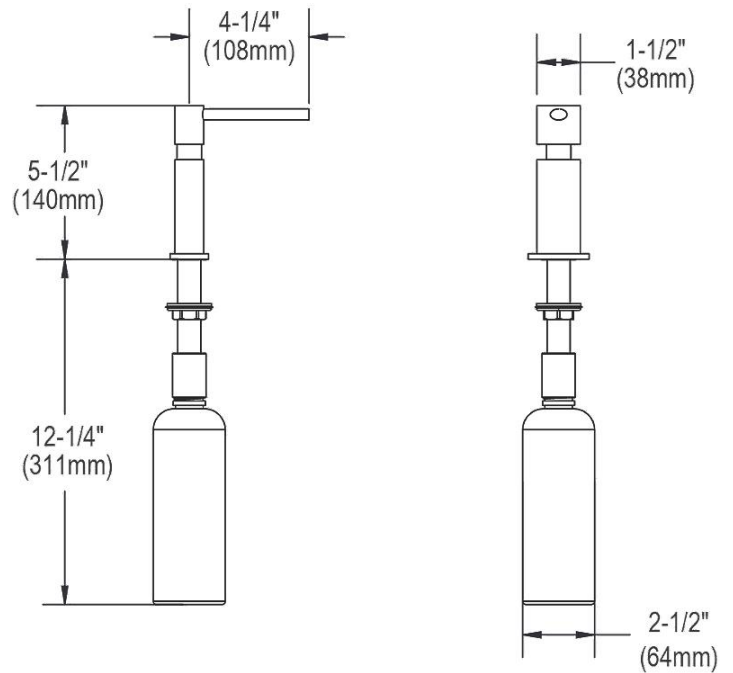

PART: _____ QTY: _____
PROJECT: _____
CONTACT: _____
DATE: _____
NOTES: _____
APPROVAL: _____

In keeping with our policy of continuing product improvement, Elkay reserves the right to change product specifications without notice. Please visit elkay.com for the most current version of Elkay product specification sheets. This specification describes an Elkay product with design, quality, and functional benefits to the user. When making a comparison of other producers' offerings, be certain these features are not overlooked.