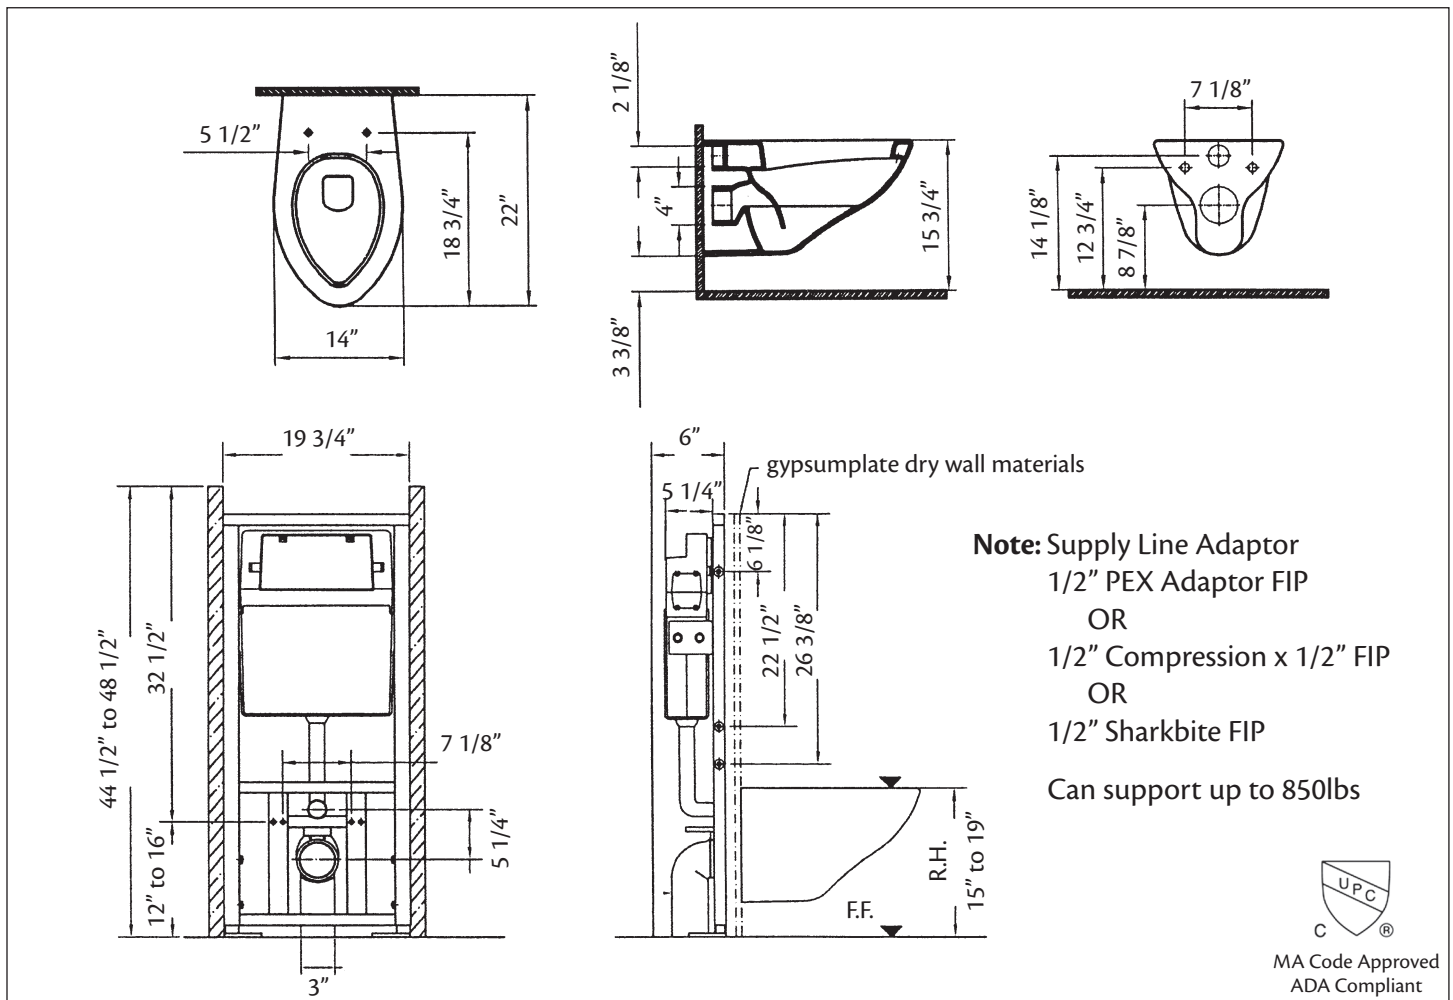

805 WALL HUNG Water Closet HET

1.28 Gallon / 4.8 Litre

Cheviot Products' wall hung toilets represent the ultimate in modern design and practicality. With the tank and carrier hidden inside the wall, this design offers a sleek, space-saving option. Fired onto each toilet bowl is a fine glaze of powdered glass to ensure a lifetime of durability and resistance to bacteria and other microbes.

Colours: White with Standard White Control Panel

Optional Control Panels: Chrome Plated, Brushed Nickel Plated

Note: Rough-in dimensions may vary +/- 1/2" and are subject to change. No responsibility is assumed by Cheviot Products Inc.
 One Year Limited Warranty against manufacturer's defects.