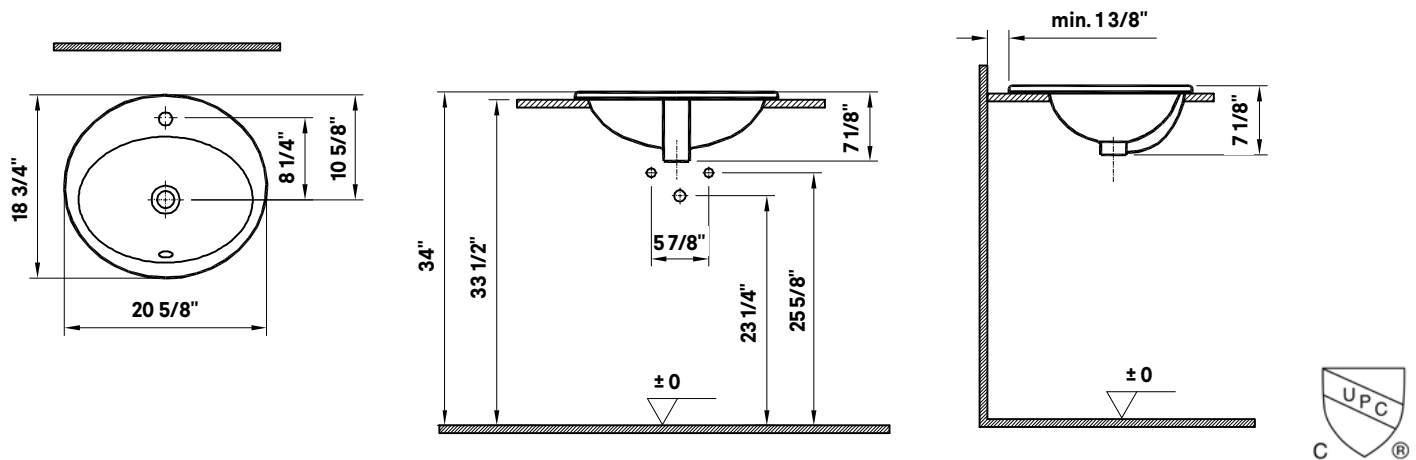

## Aria Drop-In Basin

#1168 | 20 5/8" x 18 3/4"

Cheviot Products' vitreous china lavatories are finely crafted for outstanding beauty and practicality. Fired onto each sink is a fine glaze of powdered glass to ensure a lifetime of durability, ease of cleaning, and resistance to bacteria and other microbes.

**Colours**  
White

**Drillings**  
Single hole, 4" and 8" drilling

**Note**  
Rough-in dimensions may vary +/- 1/2" and are subject to change.  
No responsibility is assumed by Cheviot Products Inc. One Year Limited Warranty against manufacturer's defects.

### Related Products

#5214 City Single Hole Lavatory Faucet

#5216 Metro Single Hole Lavatory Faucet

#5236 4" Centreset Lavatory Faucet

#5220 Widespread Lavatory Faucet