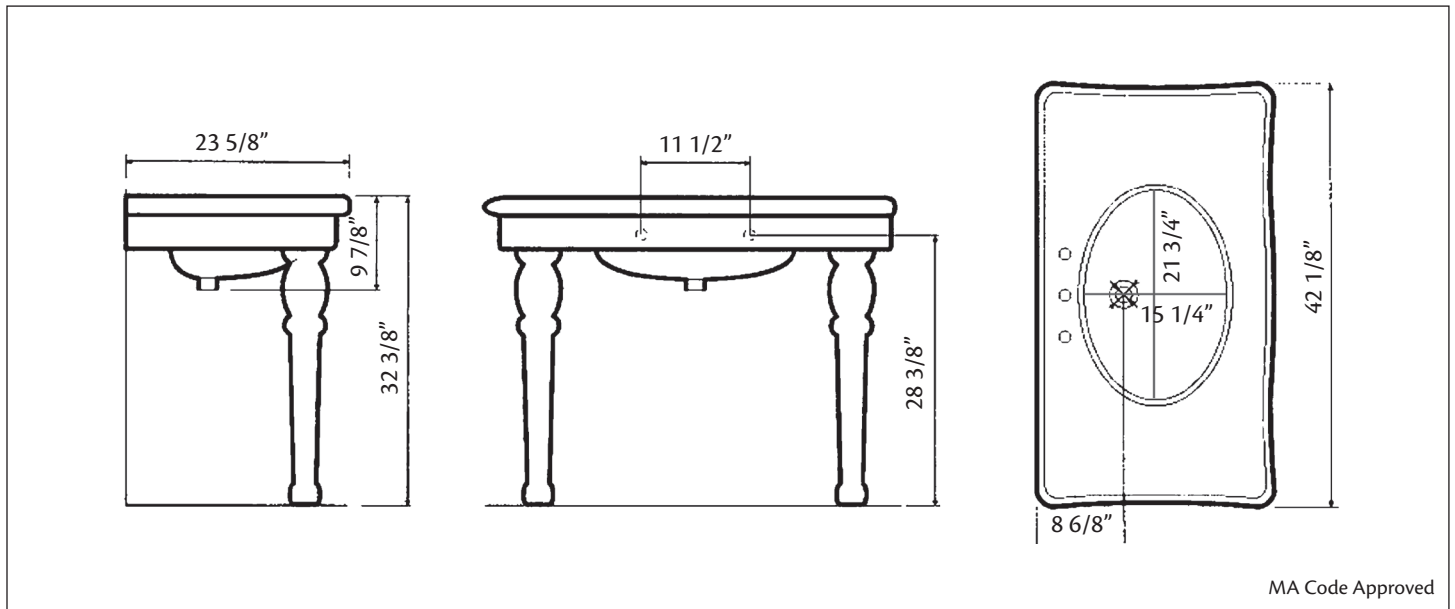

## 727 GRAND ASTORIA Console

42 1/8" x 8 6/8" x 32 3/8"

*Cheviot Products' fireclay lavatories are crafted from dense, heat-resistant clay fired at extremely high temperatures. Coated with a thick enamel of fine powdered glass, this product is stronger, warp-resistant and highly durable for ease of cleaning and resistance to bacteria and other microbes.*

**Colours:** White

**Drillings:** 8" drilling only

**Related Products:**

**5220 Widespread  
Lavatory Faucet**

**Note:** Rough-in dimensions may vary +/- 1/2" and are subject to change. No responsibility is assumed by Cheviot Products Inc. One Year Limited Warranty against manufacturer's defects.