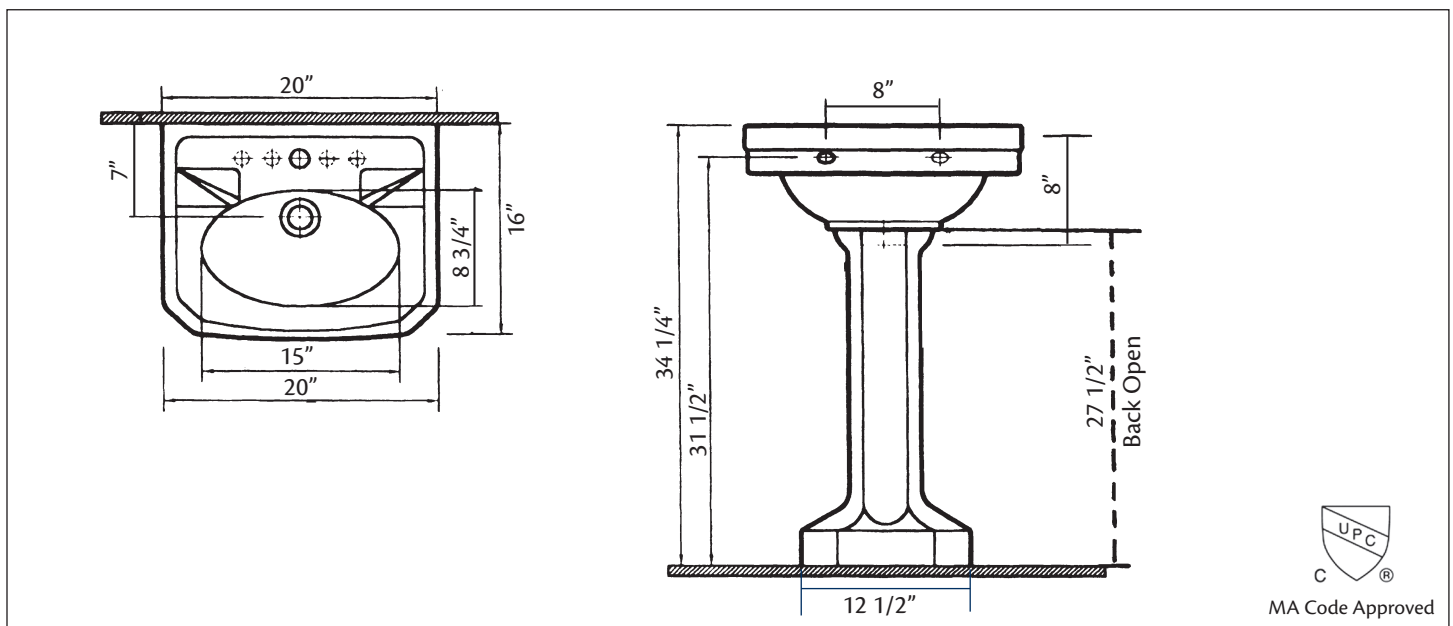

## 511/20 MAYFAIR Pedestal Lavatory

20" x 16" x 34 1/4"

*Cheviot Products' vitreous china lavatories are finely crafted for outstanding beauty and practicality. Fired onto each sink is a fine glaze of powdered glass to ensure a lifetime of durability, ease of cleaning, and resistance to bacteria and other microbes.*

**Colours:** White

**Drillings:** Single hole, 4" and 8" drilling

### Related Products:

**5220 Widespread  
Lavatory Faucet**

**5236 4" Centreset  
Faucet**

**5289 SEINE  
Single Hole Faucet**

**5291 THAMES  
Single Hole Faucet**

**Note:** Rough-in dimensions may vary +/- 1/2" and are subject to change. No responsibility is assumed by Cheviot Products Inc. One Year Limited Warranty against manufacturer's defects.