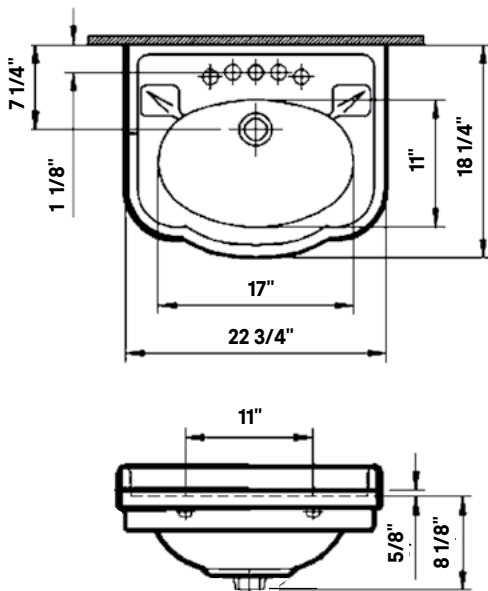

Antique Console Lavatory

#350/22/575 | 22 1/2" x 18 1/2" x 36 1/2" Max

Cheviot Products' vitreous china lavatories are finely crafted for outstanding beauty and practicality. Fired onto each sink is a fine glaze of powdered glass to ensure a lifetime of durability, ease of cleaning, and resistance to bacteria and other microbes.

Colours
White

Drillings
Single hole, 4" and 8" drilling

Console Finishes
Antique Bronze, Brushed Nickel, Chrome, and Polished Nickel.

Note
Rough-in dimensions may vary +/- 1/2" and are subject to change.
No responsibility is assumed by Cheviot Products Inc.
One Year Limited Warranty against manufacturer's defects.

Related Products

#5236 4" Centreset
Lavatory Faucet

#5289 Seine Single Hole
Lavatory Faucet

#5291 Thames Single
Hole Lavatory Faucet