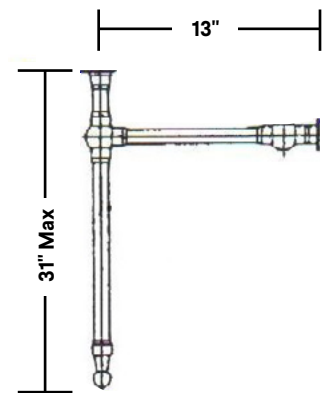

Antique Console Lavatory

#350/22/575 | 22 1/2" x 18 1/2" x 36 1/2" Max

Cheviot Products' vitreous china lavatories are finely crafted for outstanding beauty and practicality. Fired onto each sink is a fine glaze of powdered glass to ensure a lifetime of durability, ease of cleaning, and resistance to bacteria and other microbes.

Colours
White

Drillings
Single hole, 4" and 8" drilling

Console Finishes
Antique Bronze, Brushed Nickel, Chrome, and Polished Nickel.

Note
Rough-in dimensions may vary +/- 1/2" and are subject to change.
No responsibility is assumed by Cheviot Products Inc.
One Year Limited Warranty against manufacturer's defects.

Related Products

#5236 4" Centreset
Lavatory Faucet

#5289 Seine Single Hole
Lavatory Faucet

#5291 Thames Single
Hole Lavatory Faucet