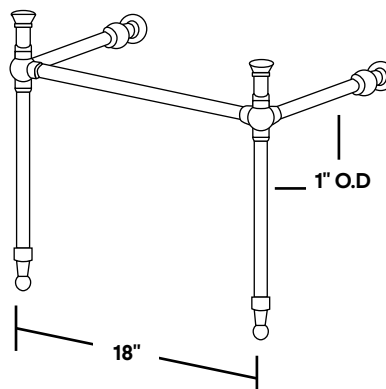

Antique Console Lavatory

#350/22/575 | 22 1/2" x 18 1/2" x 36 1/2" Max

Cheviot Products' vitreous china lavatories are finely crafted for outstanding beauty and practicality. Fired onto each sink is a fine glaze of powdered glass to ensure a lifetime of durability, ease of cleaning, and resistance to bacteria and other microbes.

Colours
White

Drillings
Single hole, 4" and 8" drilling

Console Finishes
Antique Bronze, Brushed Nickel, Chrome, and Polished Nickel.

Note
Rough-in dimensions may vary +/- 1/2" and are subject to change.
No responsibility is assumed by Cheviot Products Inc.
One Year Limited Warranty against manufacturer's defects.

Related Products

#5236 4" Centreset
Lavatory Faucet

#5289 Seine Single Hole
Lavatory Faucet

#5291 Thames Single
Hole Lavatory Faucet