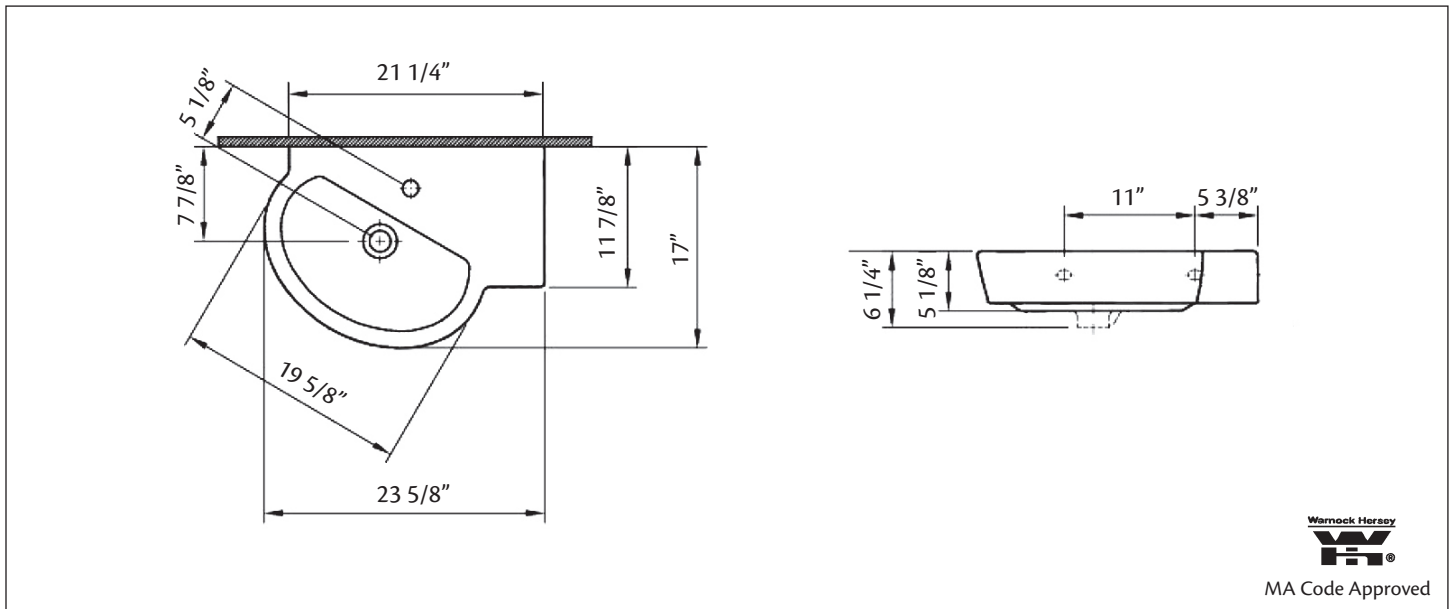

1326 BARCELONA Wall Mount Lavatory

23 5/8" x 19 1/2" x 5 1/2" O.D.

Cheviot Products' fireclay lavatories are crafted from dense, heat-resistant clay fired at extremely high temperatures. Coated with a thick enamel of fine powdered glass, this product is stronger, warp-resistant and highly durable for ease of cleaning and resistance to bacteria and other microbes.

MA Code Approved

Colours: White

Drillings: Single hole drilling only

Mounting hardware not included.

Related Products:

5214 CITY
Single Hole Faucet

5216 METRO
Single Hole Faucet

Note: Rough-in dimensions may vary +/- 1/2" and are subject to change. No responsibility is assumed by Cheviot Products Inc. One Year Limited Warranty against manufacturer's defects.