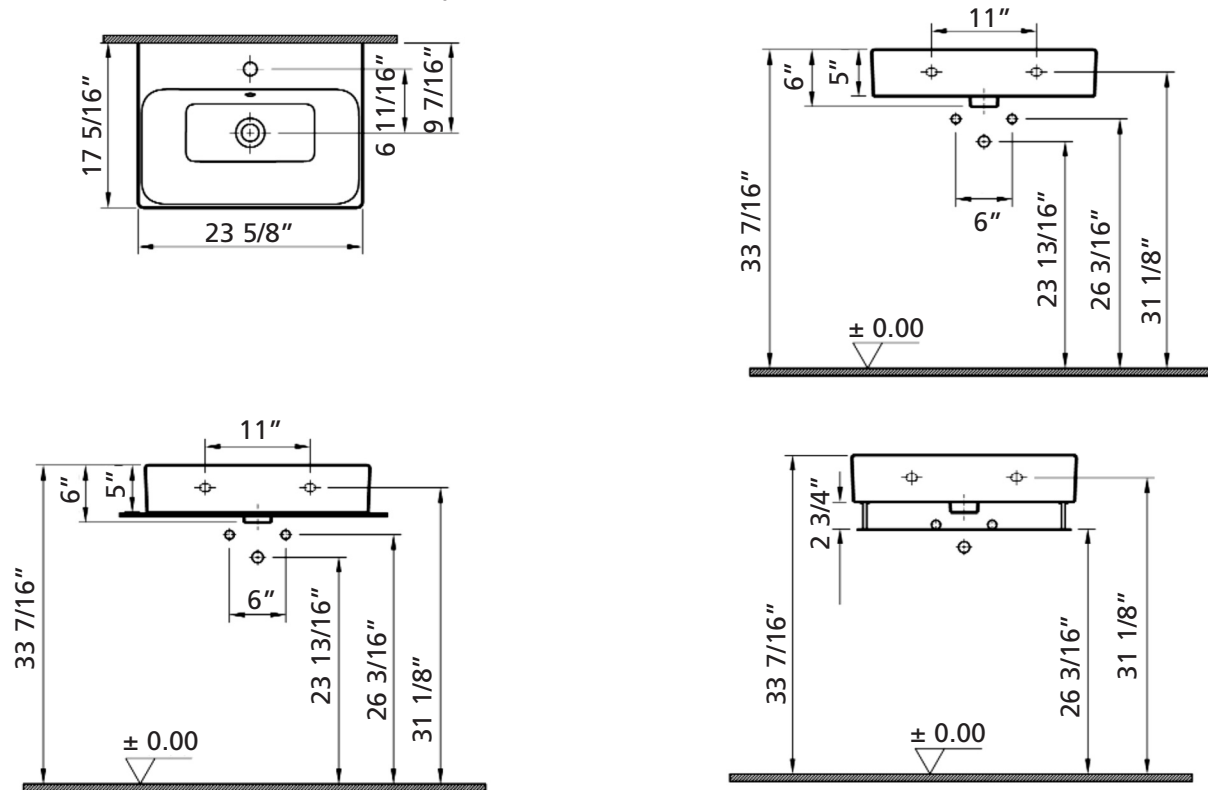

NUO Overcounter Lavatory | #1232

1-800-444-5969

NUO Overcounter Lavatory | #1234

Note: Rough-in dimensions may vary +/- 1/2" and are subject to change. No responsibility is assumed by Cheviot Products Inc.