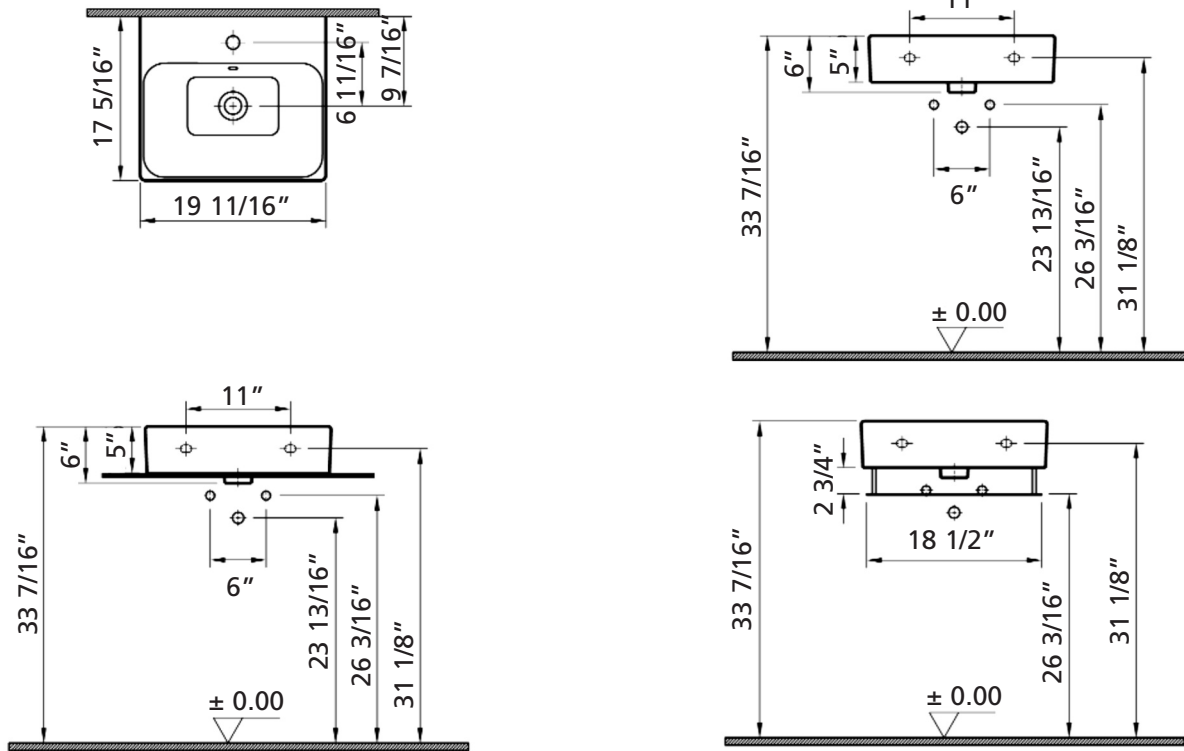

NUO Overcounter Lavatory | #1232

1-800-444-5969

NUO Overcounter Lavatory | #1234

Note: Rough-in dimensions may vary +/- 1/2" and are subject to change. No responsibility is assumed by Cheviot Products Inc.