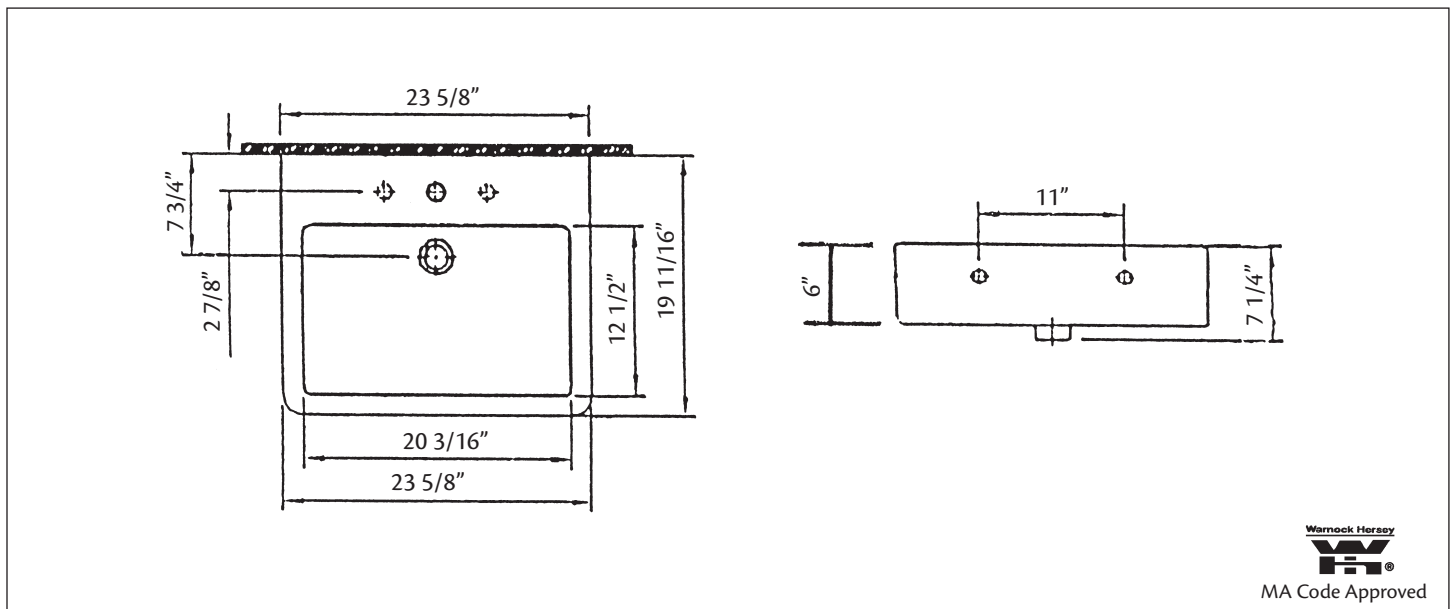

## 1230/23 NUOVELLA Overcounter Lavatory

23 5/8" x 19 11/16" x 6" O.D.

*Cheviot Products' fireclay lavatories are crafted from dense, heat-resistant clay fired at extremely high temperatures. Coated with a thick enamel of fine powdered glass, this product is stronger, warp-resistant and highly durable for ease of cleaning and resistance to bacteria and other microbes.*

**Colours:** White

**Drillings:** Single hole and 8" drilling

### Related Products:

**7788 CONTEMPORARY**  
Widespread Faucet

**5214 CITY**  
Single Hole Faucet

**5216 METRO**  
Single Hole Faucet

**Note:** Rough-in dimensions may vary +/- 1/2" and are subject to change. No responsibility is assumed by Cheviot Products Inc. One Year Limited Warranty against manufacturer's defects.