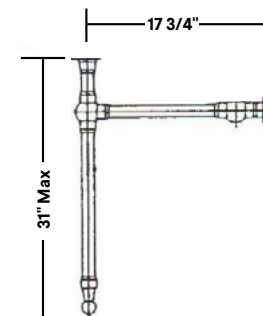

## Nuovella Console Lavatory

#1230/19/575 | 19 3/4" x 19 3/4" 38 3/4" Max

Cheviot Products' vitreous china lavatories are finely crafted for outstanding beauty and practicality. Fired onto each sink is a fine glaze of powdered glass to ensure a lifetime of durability, ease of cleaning, and resistance to bacteria and other microbes.

**Colours**  
White

**Drillings**  
Single hole drilling only

**Console Finishes**  
Antique Bronze, Brushed Nickel, Chrome, and Polished Nickel.

**Note**  
Rough-in dimensions may vary +/- 1/2" and are subject to change.  
No responsibility is assumed by Cheviot Products Inc.  
One Year Limited Warranty against manufacturer's defects.

### Related Products

#5214 City Single Hole Lavatory Faucet

#5216 Metro Single Hole Lavatory Faucet