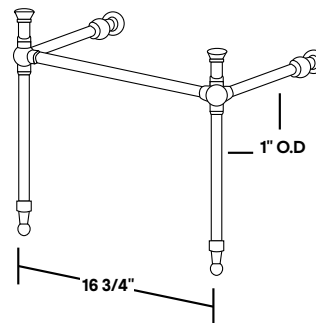

## Nuovella Console Lavatory

#1230/19/575 | 19 3/4" x 19 3/4" 38 3/4" Max

Cheviot Products' vitreous china lavatories are finely crafted for outstanding beauty and practicality. Fired onto each sink is a fine glaze of powdered glass to ensure a lifetime of durability, ease of cleaning, and resistance to bacteria and other microbes.

**Colours**  
White

**Drillings**  
Single hole drilling only

**Console Finishes**  
Antique Bronze, Brushed Nickel, Chrome, and Polished Nickel.

**Note**  
Rough-in dimensions may vary +/- 1/2" and are subject to change.  
No responsibility is assumed by Cheviot Products Inc.  
One Year Limited Warranty against manufacturer's defects.

### Related Products

#5214 City Single Hole Lavatory Faucet

#5216 Metro Single Hole Lavatory Faucet