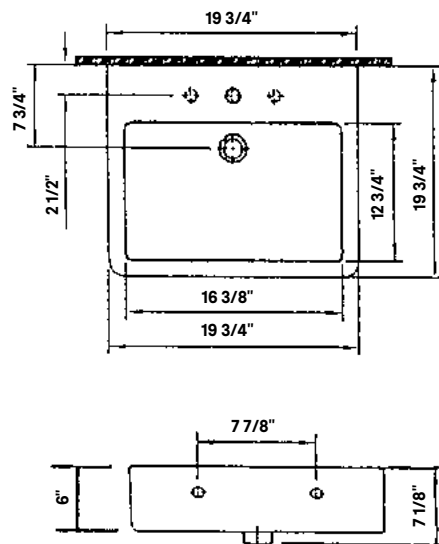

## Nuovella Console Lavatory

#1230/19/575 | 19 3/4" x 19 3/4" 38 3/4" Max

Cheviot Products' vitreous china lavatories are finely crafted for outstanding beauty and practicality. Fired onto each sink is a fine glaze of powdered glass to ensure a lifetime of durability, ease of cleaning, and resistance to bacteria and other microbes.

**Colours**  
White

**Drillings**  
Single hole drilling only

**Console Finishes**  
Antique Bronze, Brushed Nickel, Chrome, and Polished Nickel.

**Note**  
Rough-in dimensions may vary +/- 1/2" and are subject to change.  
No responsibility is assumed by Cheviot Products Inc.  
One Year Limited Warranty against manufacturer's defects.

### Related Products

#5214 City Single Hole Lavatory Faucet

#5216 Metro Single Hole Lavatory Faucet