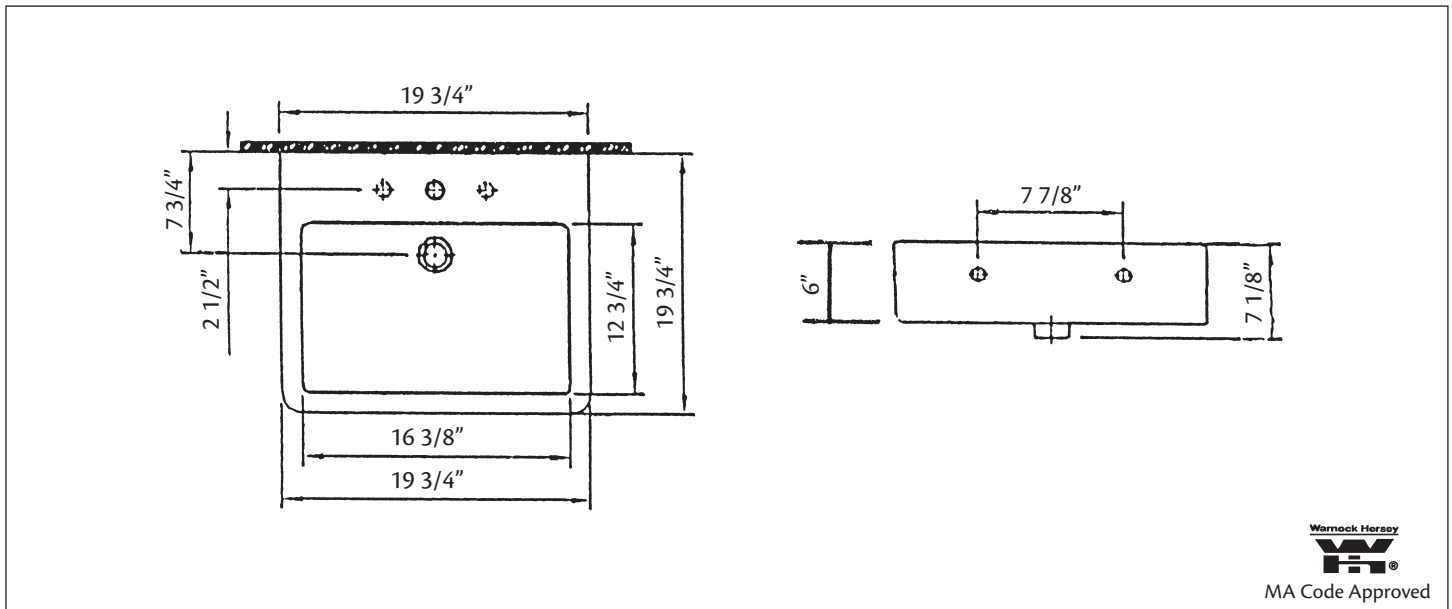

## 1230/19 NUOVELLA Overcounter Lavatory

19 3/4" x 19 3/4" x 6" O.D.

*Cheviot Products' fireclay lavatories are crafted from dense, heat-resistant clay fired at extremely high temperatures. Coated with a thick enamel of fine powdered glass, this product is stronger, warp-resistant and highly durable for ease of cleaning and resistance to bacteria and other microbes.*

Warnock Hersey  
  
 MA Code Approved

**Colours:** White

**Drillings:** Single hole drilling only

**Related Products:**

**5214 CITY**  
 Single Hole Faucet

**5216 METRO**  
 Single Hole Faucet

**Note:** Rough-in dimensions may vary +/- 1/2" and are subject to change. No responsibility is assumed by Cheviot Products Inc. One Year Limited Warranty against manufacturer's defects.