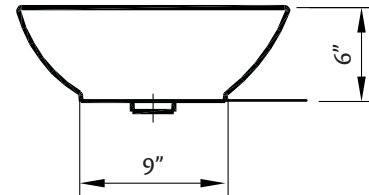

## 1200 WATER LILY Overcounter Lavatory

16 7/8" x 16 7/8" x 5 7/8" O.D.

*Cheviot Products' fireclay lavatories are crafted from dense, heat-resistant clay fired at extremely high temperatures. Coated with a thick enamel of fine powdered glass, this product is stronger, warp-resistant and highly durable for ease of cleaning and resistance to bacteria and other microbes.*

### Related Products:

**5296 THAMES**  
Overcounter Faucet

**Note:** Rough-in dimensions may vary +/- 1/2" and are subject to change. No responsibility is assumed by Cheviot Products Inc. One Year Limited Warranty against manufacturer's defects.