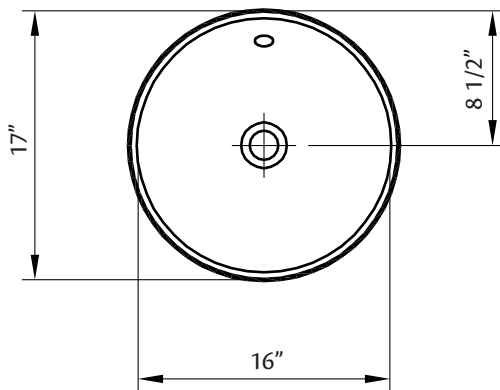

## 1200 WATER LILY Overcounter Lavatory

16 7/8" x 16 7/8" x 5 7/8" O.D.

*Cheviot Products' fireclay lavatories are crafted from dense, heat-resistant clay fired at extremely high temperatures. Coated with a thick enamel of fine powdered glass, this product is stronger, warp-resistant and highly durable for ease of cleaning and resistance to bacteria and other microbes.*

### Related Products:

**5296 THAMES**  
Overcounter Faucet

**Note:** Rough-in dimensions may vary +/- 1/2" and are subject to change. No responsibility is assumed by Cheviot Products Inc. One Year Limited Warranty against manufacturer's defects.