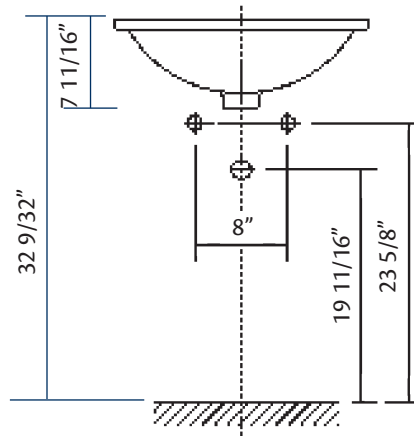

## 1177 CALYPSO Drop-in Basin

21 1/4" x 17 5/16" O.D.

*Cheviot Products' vitreous china lavatories are finely crafted for outstanding beauty and practicality. Fired onto each sink is a fine glaze of powdered glass to ensure a lifetime of durability, ease of cleaning, and resistance to bacteria and other microbes.*

MA Code Approved

**Colours:** White

**Drillings:** Single hole, 4" and 8" drilling

### Related Products:

**5220 Widespread  
Lavatory Faucet**

**5236 4" Centreset  
Faucet**

**5289 SEINE  
Single Hole Faucet**

**5291 THAMES  
Single Hole Faucet**

**Note:** Rough-in dimensions may vary +/- 1/2" and are subject to change. No responsibility is assumed by Cheviot Products Inc. One Year Limited Warranty against manufacturer's defects.