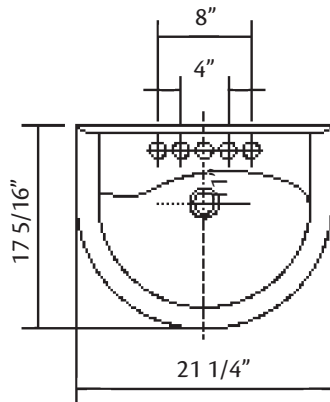

## 1177 CALYPSO Drop-in Basin

21 1/4" x 17 5/16" O.D.

*Cheviot Products' vitreous china lavatories are finely crafted for outstanding beauty and practicality. Fired onto each sink is a fine glaze of powdered glass to ensure a lifetime of durability, ease of cleaning, and resistance to bacteria and other microbes.*

MA Code Approved

**Colours:** White

**Drillings:** Single hole, 4" and 8" drilling

### Related Products:

**5220 Widespread  
Lavatory Faucet**

**5236 4" Centreset  
Faucet**

**5289 SEINE  
Single Hole Faucet**

**5291 THAMES  
Single Hole Faucet**

**Note:** Rough-in dimensions may vary +/- 1/2" and are subject to change. No responsibility is assumed by Cheviot Products Inc. One Year Limited Warranty against manufacturer's defects.