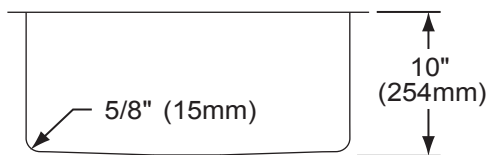

Model EFRU211510 Illustrated

Installation Profile of EFRU Models
The template provided with each EFRU sink provides the only type of installation recommended by Elkay