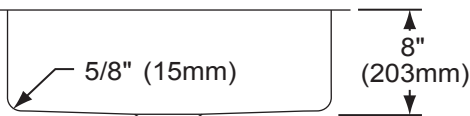

Model EFRU2115 Illustrated