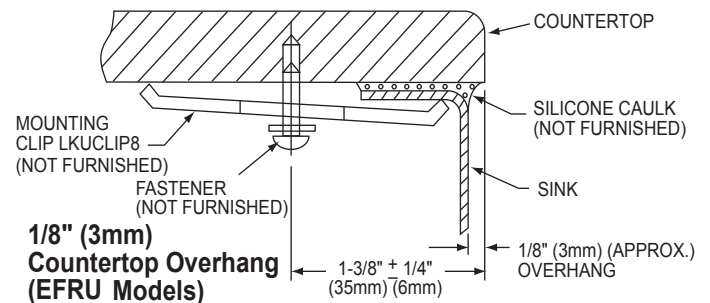

Model Number	Overall		Inside Bowl			Cutout in Countertop	Minimum Cabinet Size
	L	W	L	W	D		
EFRU2115	23 1/2 (597mm)	18 1/4 (464mm)	21 (533mm)	15 3/4 (400mm)	8 (203mm)	See Template**	27 (686mm)
EFRU211510	23 1/2 (597mm)	18 1/4 (464mm)	21 (533mm)	15 3/4 (400mm)	10 (254mm)		27 (686mm)

*Length is left to right. Width is front to back.

**Template is packed with every sink.

Model EFRU2115 Illustrated

Model EFRU211510 Illustrated

Installation Profile of EFRU Models
The template provided with each EFRU sink provides the only type of installation recommended by Elkay