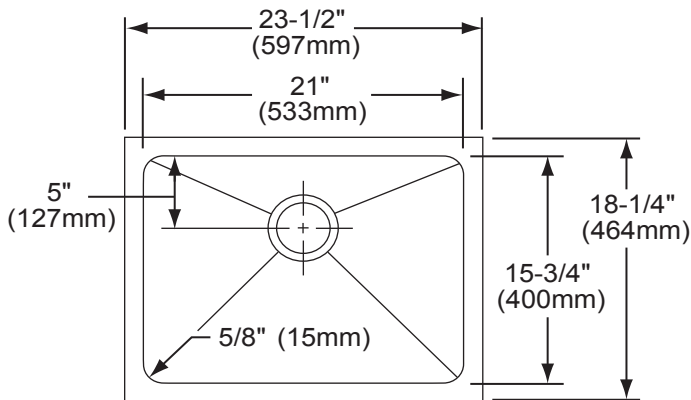

DESIGN FEATURES

Bowl Depth: 8" (203mm) (EFRU2115), 10" (254mm) (EFRU211510).

Coved Corners: Approximately 5/8" (15mm).

Finish: Exposed surfaces are polished to a bright satin finish.

Underside: Fully protected by heavy duty Sound Guard® under-coating designed to reduce condensation and dampen sound.

OTHER

Drain Opening: 3-1/2" (89mm).

NOTE: All Elkay undermount sinks are designed to attach to the underside of any solid surface countertop.

These sinks comply with ASME A112.19.3.

Model EFRU211510

SINK DIMENSIONS*

Model Number	Overall		Inside Bowl			Cutout in Countertop	Minimum Cabinet Size
	L	W	L	W	D		
EFRU2115	23 1/2 (597mm)	18 1/4 (464mm)	21 (533mm)	15 3/4 (400mm)	8 (203mm)	See Template**	27 (686mm)
EFRU211510	23 1/2 (597mm)	18 1/4 (464mm)	21 (533mm)	15 3/4 (400mm)	10 (254mm)		27 (686mm)

*Length is left to right. Width is front to back.

**Template is packed with every sink.

Model EFRU2115 Illustrated

Model EFRU211510 Illustrated

Installation Profile of EFRU Models
The template provided with each EFRU sink provides the only type of installation recommended by Elkay