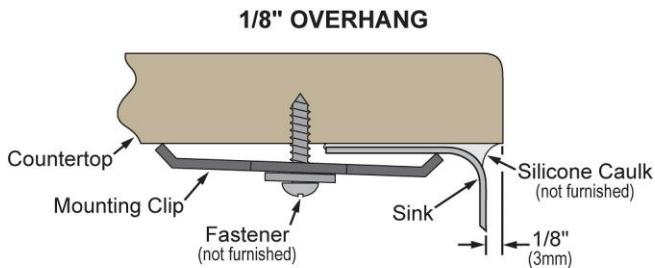

### PRODUCT SPECIFICATIONS

Elkay Crosstown Stainless Steel 31-1/2" x 20-1/4" x 9", Double Bowl Apron Front Sink Kit. Sink is manufactured from 18 gauge 304 Stainless Steel with a Polished Satin finish, Rear Center drain placement, and Sound Guard.

<b>Installation Type:</b>	Apron Front
<b>Material:</b>	304 Stainless Steel
<b>Special Features:</b>	Aqua Divide
<b>Finish:</b>	Polished Satin
<b>Gauge:</b>	18
<b>Sound Deadening:</b>	Sound Guard
<b>Number of Bowls:</b>	2
<b>Sink Dimensions:</b>	31-1/2" x 20-1/4" x 9"
<b>Bowl 1 Dimensions:</b>	14-1/2" x 17" x 9"
<b>Bowl 2 Dimensions:</b>	14-1/2" x 17" x 9"
<b>Drain Size:</b>	3-1/2" (89mm)
<b>Drain Location:</b>	Rear Center
<b>Minimum Cabinet Size:</b>	36"
<b>Mounting Hardware:</b>	Part # 54300008 included

### Installation Profile:

Designed to affix to the underside of any solid surface countertop.