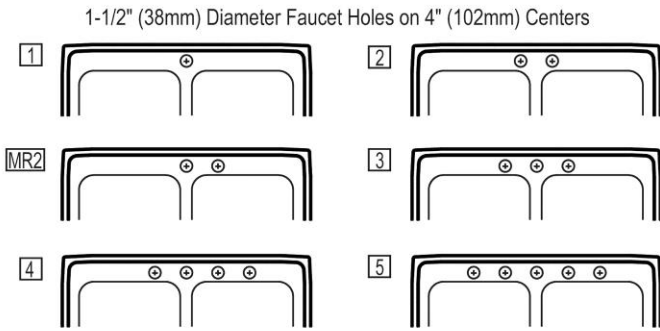

**Hole Drilling Configurations:**

**Installation Profile:**

**Optional Accessories**

<a href="#">LKWBG1316SS</a>	Elkay Stainless Steel 12-1/2" x 15" x 1" Bottom Grid <a href="#">Spec Sheet (PDF)</a>	
<a href="#">CB1613</a>	Elkay Hardwood 16-3/4" x 13-1/2" x 1" Cutting Board <a href="#">Spec Sheet (PDF)</a>	
<a href="#">CB1713</a>	Elkay Hardwood 13-1/2" x 17" x 1" Cutting Board <a href="#">Spec Sheet (PDF)</a>	
<a href="#">CBS1316</a>	Elkay Hardwood 14-1/2" x 17" x 3/4" Cutting Board <a href="#">Spec Sheet (PDF)</a>	
<a href="#">LKDS35</a>	Elkay 3-1/2" Disposal Stopper / Strainer for use with Perfect Drain or InSinkErator® Disposal Satin Finish <a href="#">Spec Sheet (PDF)</a>	
<a href="#">LKDS99</a>	Elkay 3-1/2" Disposal Stopper / Strainer for use with Perfect Drain or InSinkErator® Disposal Chrome Polished Stainless Steel <a href="#">Spec Sheet (PDF)</a>	