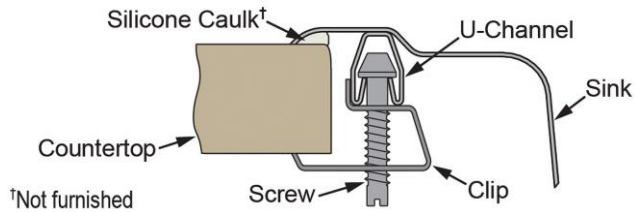

**Hole Drilling Configurations:**

**Installation Profile:**

**Optional Accessories**

<a href="#">LKWBG1316SS</a>	Elkay Stainless Steel 12-1/2" x 15" x 1" Bottom Grid <a href="#">Spec Sheet (PDF)</a>	
<a href="#">CB1613</a>	Elkay Hardwood 16-3/4" x 13-1/2" x 1" Cutting Board <a href="#">Spec Sheet (PDF)</a>	
<a href="#">CB1713</a>	Elkay Hardwood 13-1/2" x 17" x 1" Cutting Board <a href="#">Spec Sheet (PDF)</a>	
<a href="#">CBS1316</a>	Elkay Hardwood 14-1/2" x 17" x 3/4" Cutting Board <a href="#">Spec Sheet (PDF)</a>	
<a href="#">LKDS35</a>	Elkay 3-1/2" Disposal Stopper / Strainer for use with Perfect Drain or InSinkErator® Disposal Satin Finish <a href="#">Spec Sheet (PDF)</a>	
<a href="#">LKDS99</a>	Elkay 3-1/2" Disposal Stopper / Strainer for use with Perfect Drain or InSinkErator® Disposal Chrome Polished Stainless Steel <a href="#">Spec Sheet (PDF)</a>	