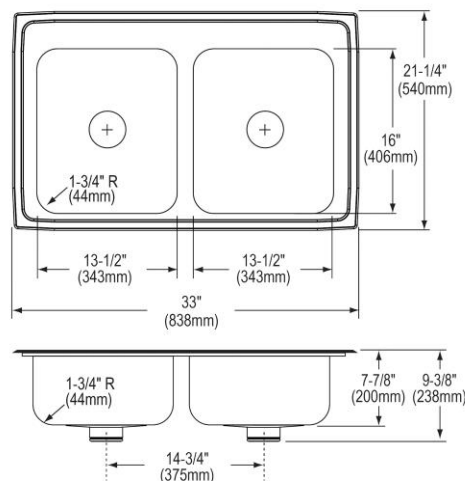

In keeping with our policy of continuing product improvement, Elkay reserves the right to change product specifications without notice. Please visit [elkay.com](#) for the most current version of Elkay product specification sheets. This specification describes an Elkay product with design, quality, and functional benefits to the user. When making a comparison of other producers' offerings, be certain these features are not overlooked.