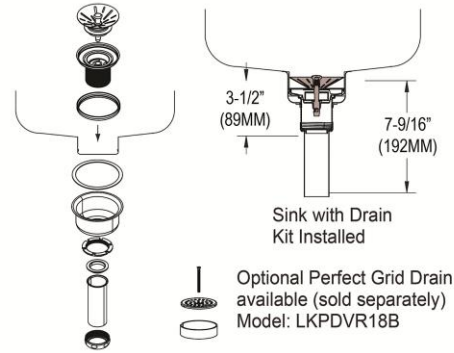

**Hole Drilling Configurations:**

**Installation Profile:**

**Optional Accessories**

<a href="#">LKWBG1316SS</a>	Elkay Stainless Steel 12-1/2" x 15" x 1" Bottom Grid <a href="#">Spec Sheet (PDF)</a>	
<a href="#">CB1613</a>	Elkay Hardwood 16-3/4" x 13-1/2" x 1" Cutting Board <a href="#">Spec Sheet (PDF)</a>	
<a href="#">CB1713</a>	Elkay Hardwood 13-1/2" x 17" x 1" Cutting Board <a href="#">Spec Sheet (PDF)</a>	
<a href="#">CBS1316</a>	Elkay Hardwood 14-1/2" x 17" x 3/4" Cutting Board <a href="#">Spec Sheet (PDF)</a>	
<a href="#">LKDS35</a>	Elkay 3-1/2" Disposal Stopper / Strainer for use with Perfect Drain or InSinkErator® Disposal Satin Finish <a href="#">Spec Sheet (PDF)</a>	
<a href="#">LKDS99</a>	Elkay 3-1/2" Disposal Stopper / Strainer for use with Perfect Drain or InSinkErator® Disposal Chrome Polished Stainless Steel <a href="#">Spec Sheet (PDF)</a>	