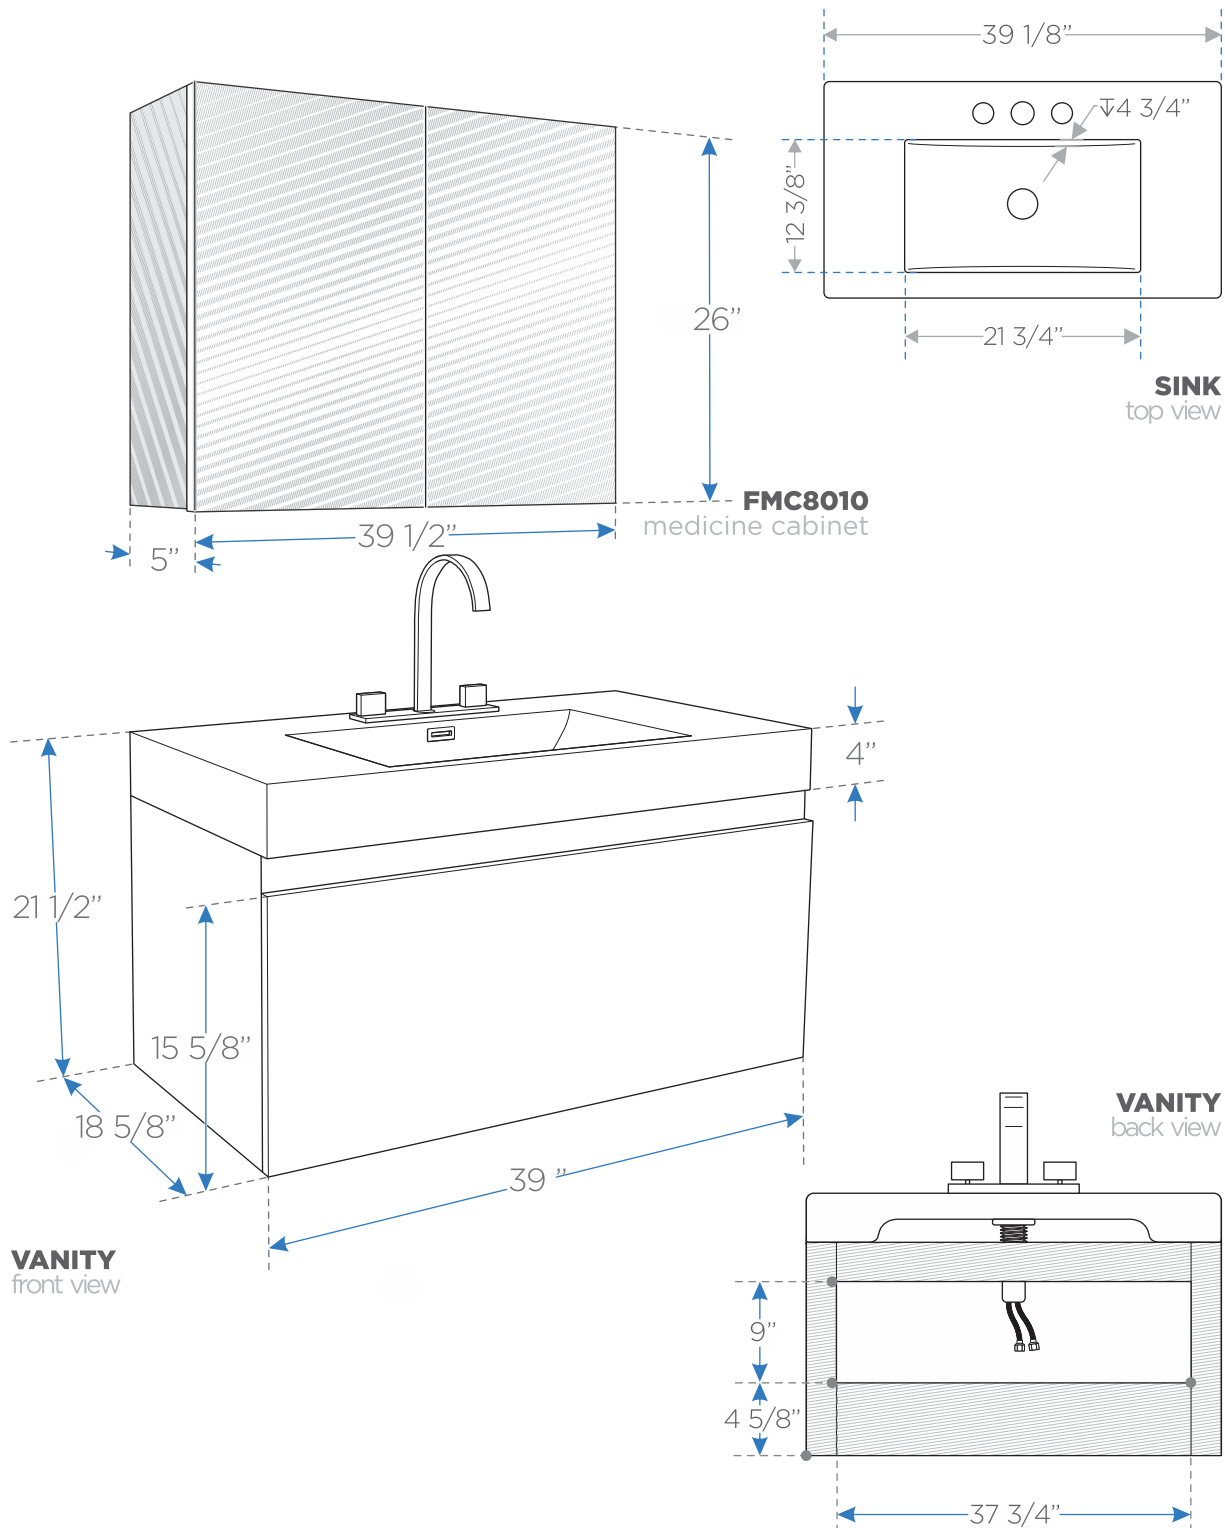

MEZZO

FVN8010

Modern Bathroom Vanity w/ Medicine Cabinet

BOX DIMENSIONS: L42 1/2" W28 1/2" H29 1/2" G.W.200LB