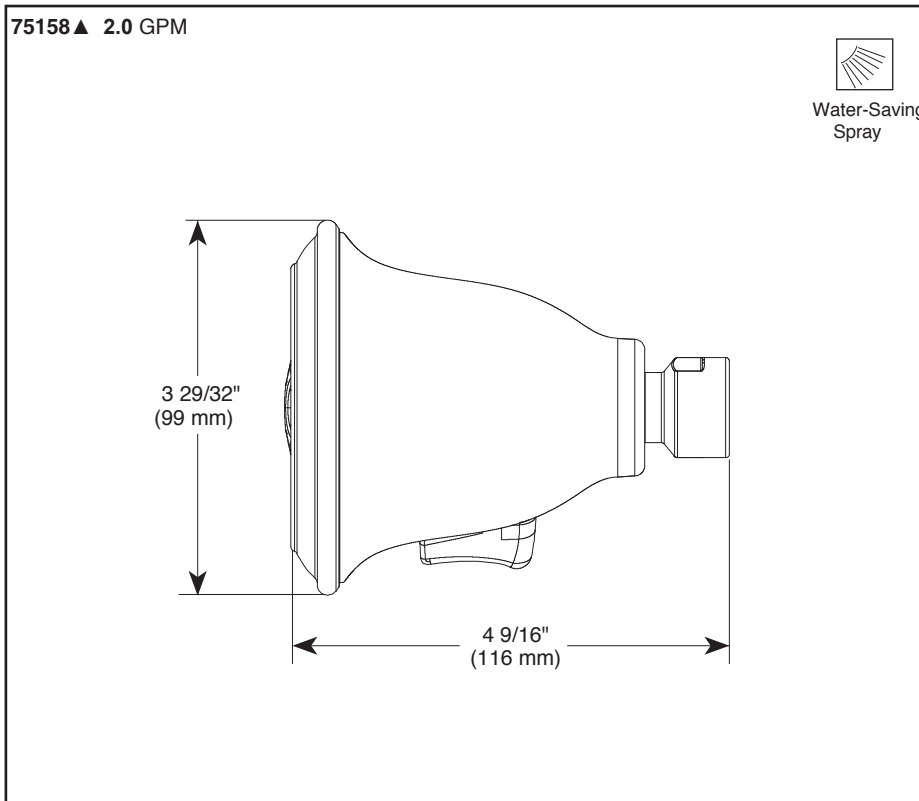

75158▲

Submitted Model No.: _____

Specific Features: _____

▲ Designate proper finish suffix

SHOWERHEAD

- Traditional Adjustable Water-Amplifying® Showerhead
- Water Saving H₂Okinetic Technology®

STANDARD SPECIFICATIONS:

- Standard 1/2" pipe fitting.
- 20% ~ 40% water saving.
- Dual flow control showerhead.
- Increases the water's velocity to enhance spray performance and maintain temperature.
- Self-cleaning spray holes.
- 17° rotation in all directions.
- Maximum water consumption 2.0 gpm (7.6 L/min) @ 80 psi.
- Actual water consumption 1.8 gpm (6.8 L/min) @ 45 psi.
- For use with automatic compensating valves rated at 1.75 gpm (3.8 L/min) or less.