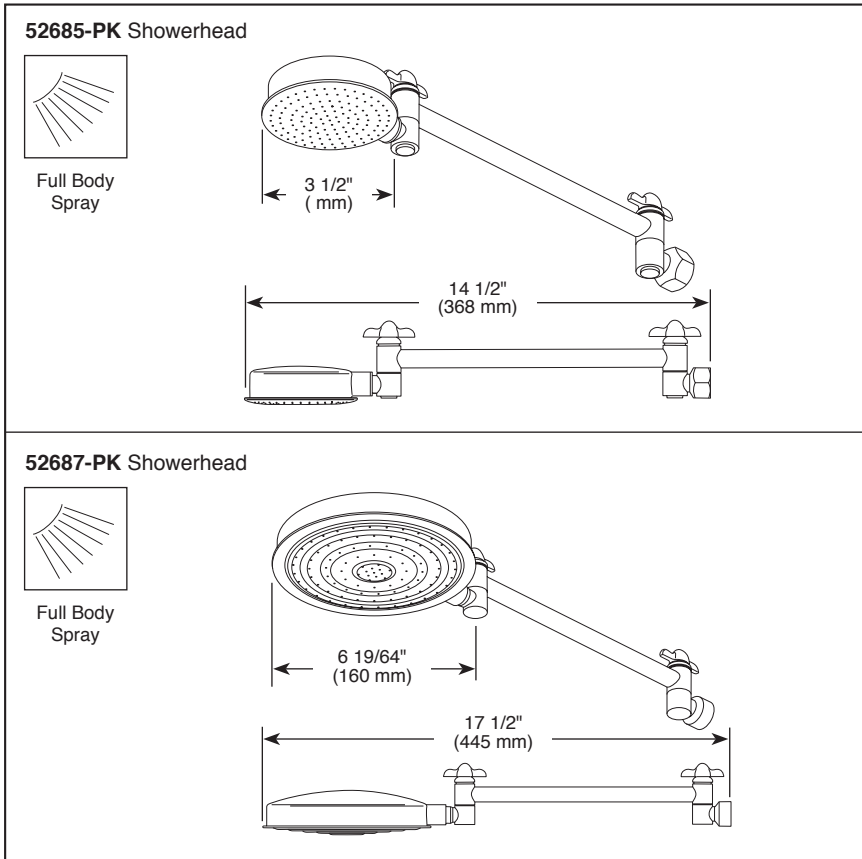

SHOWERHEAD

- Shower Arm
- Raincan Showerheads

Submitted Model No.: _____

Specific Features: _____

STANDARD SPECIFICATIONS

- Single setting raincan showerhead.
- 12" shower arm.
- Shower arm adjustable 18" up and down.
- 3 1/2" diameter spray face: 52685
- 6" diameter spray face: 52687.
- Maximum 2.50 gpm at 80 psi, 9.5 L/min @ 550 kPa