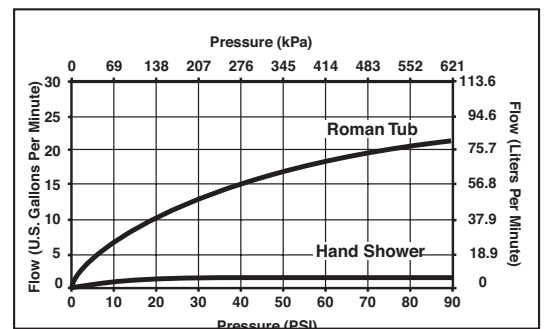

55 E. 111th Street, Indianapolis, Indiana 46280
350 South Edgeware Road, St. Thomas, ON N5P 4L1
© 2016 Masco Corporation of Indiana

Delta reserves the right (1) to make changes in specifications and materials, and (2) to change or discontinue models, both without notice or obligation. Dimensions are for reference only. See current full-line price book or www.deltafaucet.com for finish options and product availability.

DSP-B-T2768 Rev. C