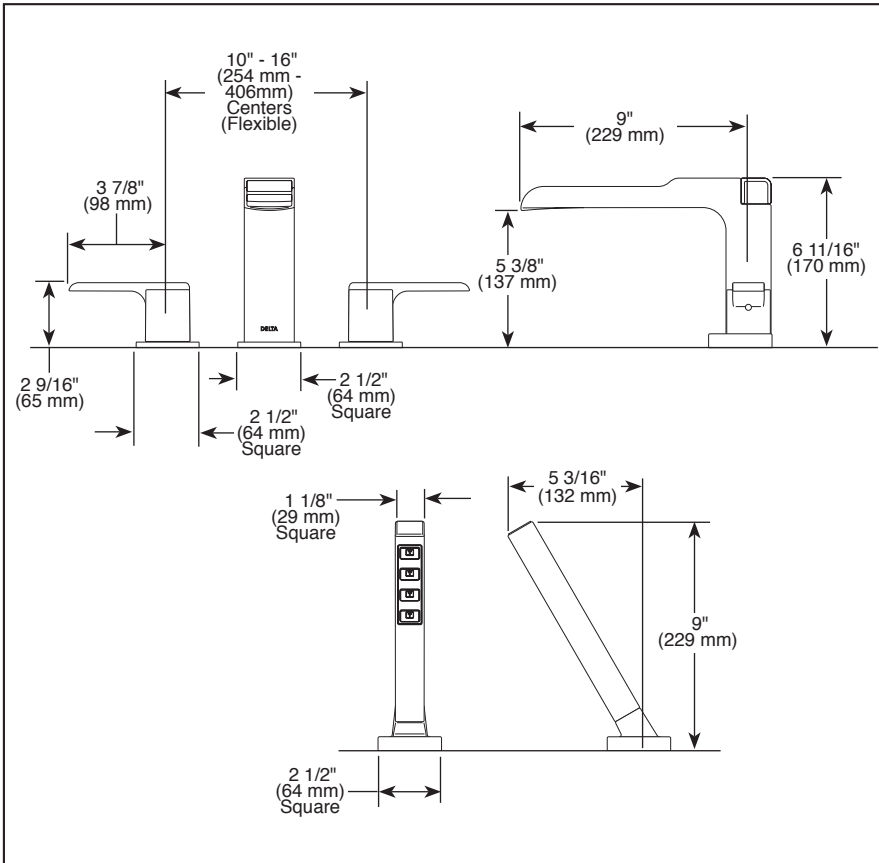

Submitted Model No.: \_\_\_\_\_  
 Specific Features: \_\_\_\_\_

▲ Designate Proper Finish Suffix

◆ Your Delta Faucet hand shower incorporates a backflow protection system that has been tested to be in compliance with ASME A112.18.3, CSA B125.1 and ASME A112.18.1. It incorporates two certified check valves in series, which operate independently and are integral, non-serviceable parts of the wand assembly.

## ROMAN TUB/WHIRLPOOL FAUCET TRIM

- Ara™ Bath Collection
- Three Hole Installation (T2768 Series)
- Four Hole Installation (T4768 Series)
- Rough-In Kit Must Also be Ordered to Complete Installation (R4707 for four hole and R2707 for three hole)

### STANDARD SPECIFICATIONS:

- Trim Only for two handle Roman Tub faucet for concealed mounting
- Temperature and volume controlled with handles
- Red/blue button covers on handle for hot/cold identification
- Rough-In kit must also be ordered to complete installation (R4707 for four hole and R2707 for three hole). There are separate specification sheets on each rough-in kit if more details are required.
- Handshower includes double check valves for backflow prevention (T4768)
- H<sub>2</sub>Okinetic® Handshower water efficient flowrate of 2.00 gpm @ 80 psi, 7.6 L/min @ 550 kPa

### COMPLETE VALVE COMPLIES WITH:

- ASME A112.18.1 / CSA B125.1 ◆
- Indicates compliance to ICC/ANSI A117.1 - Valve control only
- EPA WaterSense® - Applies to handshower only - 59567\*

55 E. 111th Street, Indianapolis, Indiana 46280  
 350 South Edgeware Road, St. Thomas, ON N5P 4L1  
 © 2016 Masco Corporation of Indiana