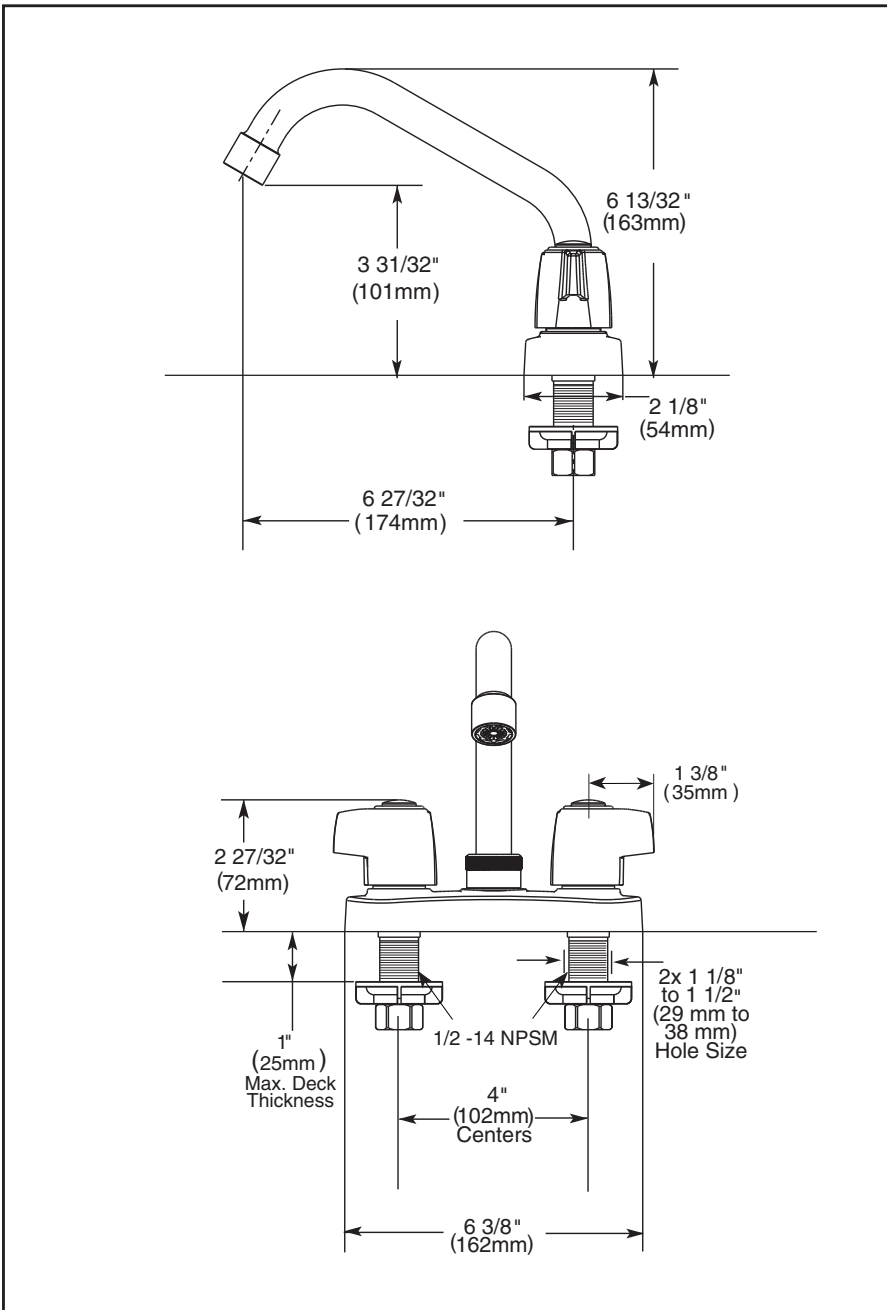

2133LF

Submitted Model No.: _____

Specific Features: _____

SPECIALTY FAUCETS

- Two Handle Laundry Faucet
- Deck Mount
- 2 or 3 Hole Sink Applications
- 4" (102 mm) Centerset

STANDARD SPECIFICATIONS:

- Two handle deck faucet for exposed mounting on 2 or 3 hole sinks
- Solid brass cast body
- 4" (102 mm) Centerset
- 6 27/32" (174 mm) long, 6 13/32" (163 mm) high spout swings 360°
- Hot and cold stems are interchangeable.
- Control mechanism shall be of the rotating cylinder type with stainless steel plate and 90° rotation, with replaceable non-metallic seats.
- 1/2"-14 NPSM threaded male shanks
- Spout has stream straightener