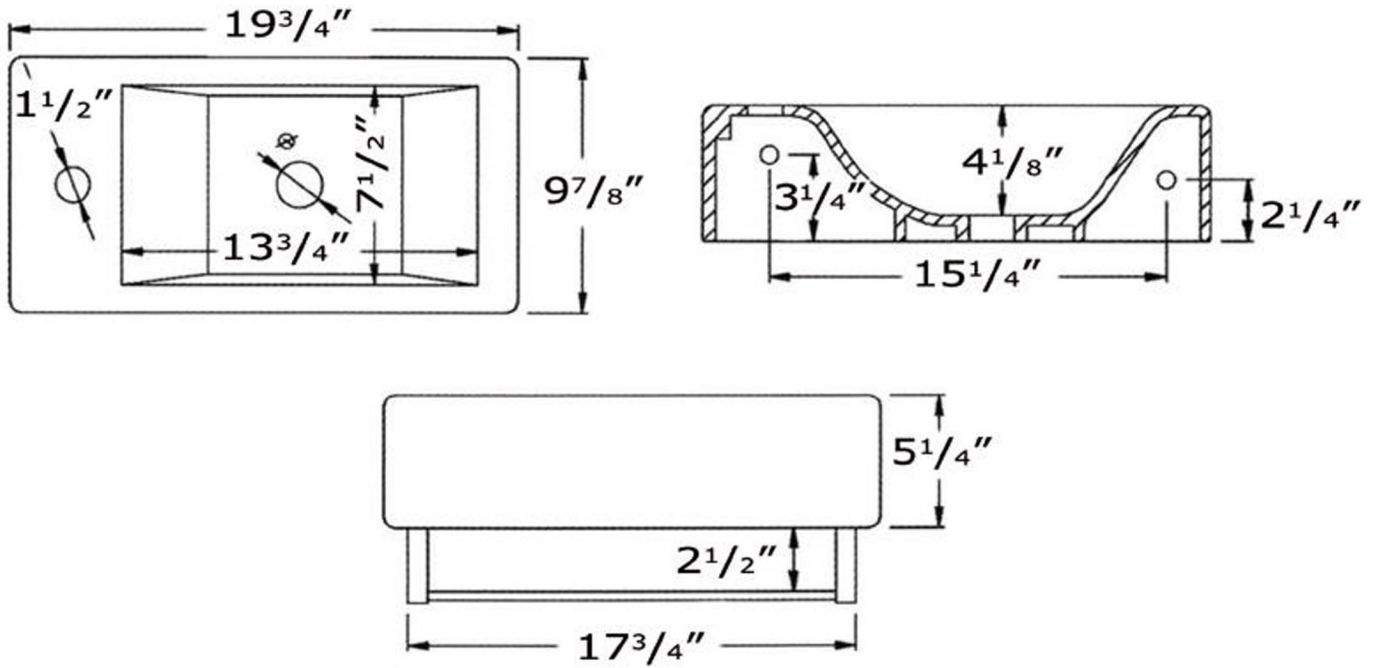

WH1-114L

*Note: Faucet drilling on left side.

LIVE WITH STYLE!