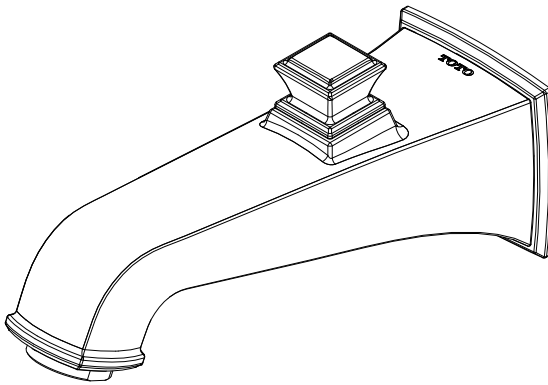

Diverter Wall Spout
Caño de Bañera
Bec Mural

Connelly™
TS221EV

Warranty Registration and Inquiry

For product warranty registration, TOTO U.S.A. Inc. recommends online warranty registration. Please visit our web site <http://www.totousa.com>. If you have questions regarding warranty policy or coverage, please contact TOTO U.S.A. Inc., Customer Service Department, 1155 Southern Road, Morrow, GA 30260 (888) 295-8134 or (678) 466-1300 when calling from outside of U.S.A.