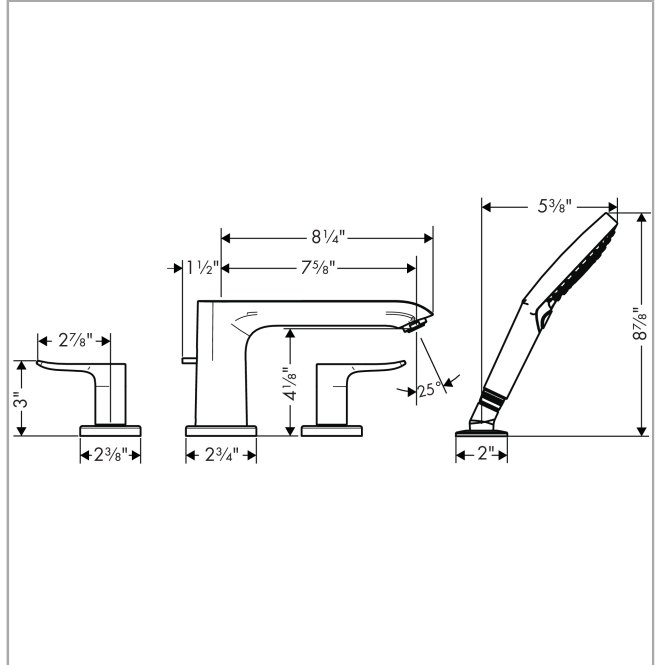

Scale drawing