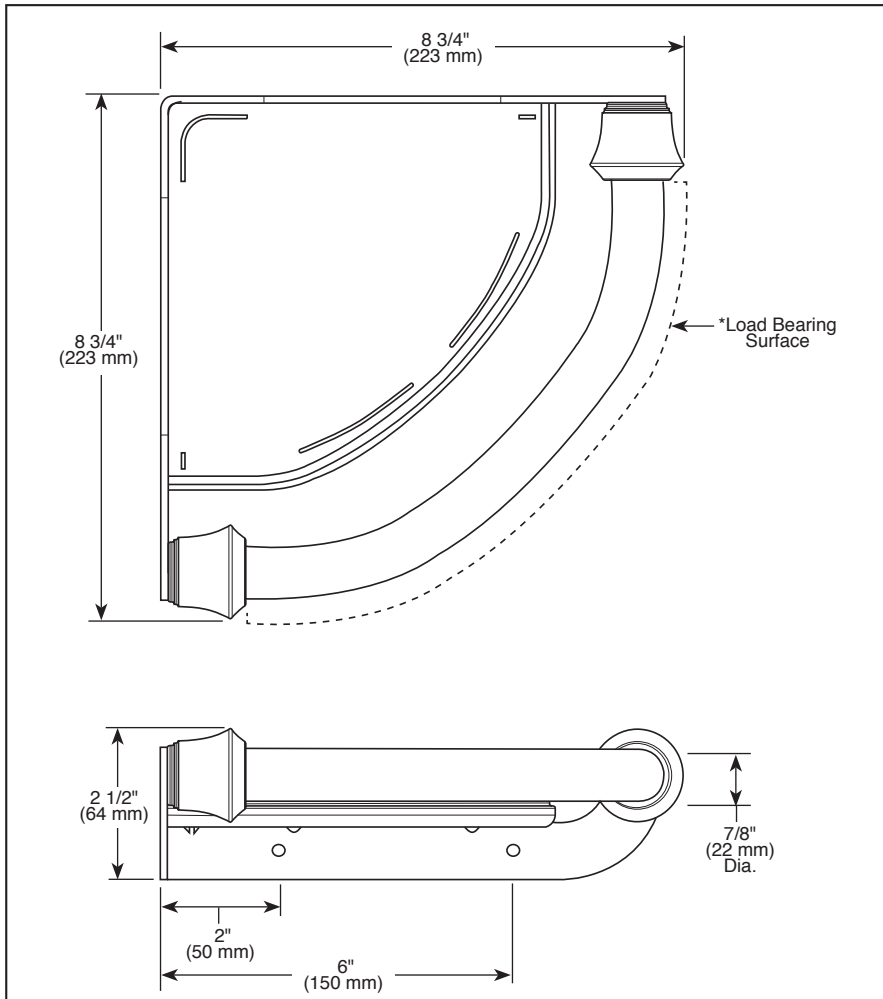

ACCESSORIES

- Décor Assist™
- Traditional Corner Shelf with Assist Bar

Submitted Model No.: _____

Specific Features: _____

STANDARD SPECIFICATIONS:

- Wood blocking is preferable behind all wall surfaces. If wood blocking is not available, the supplied fasteners are recommended.
- Mounting hardware and mounting template included with product.
- 7/8" diameter assist bar.
- Meets ADA load requirement when properly installed.
- *Maximum 300 lbs. as an assist bar on indicated surface.