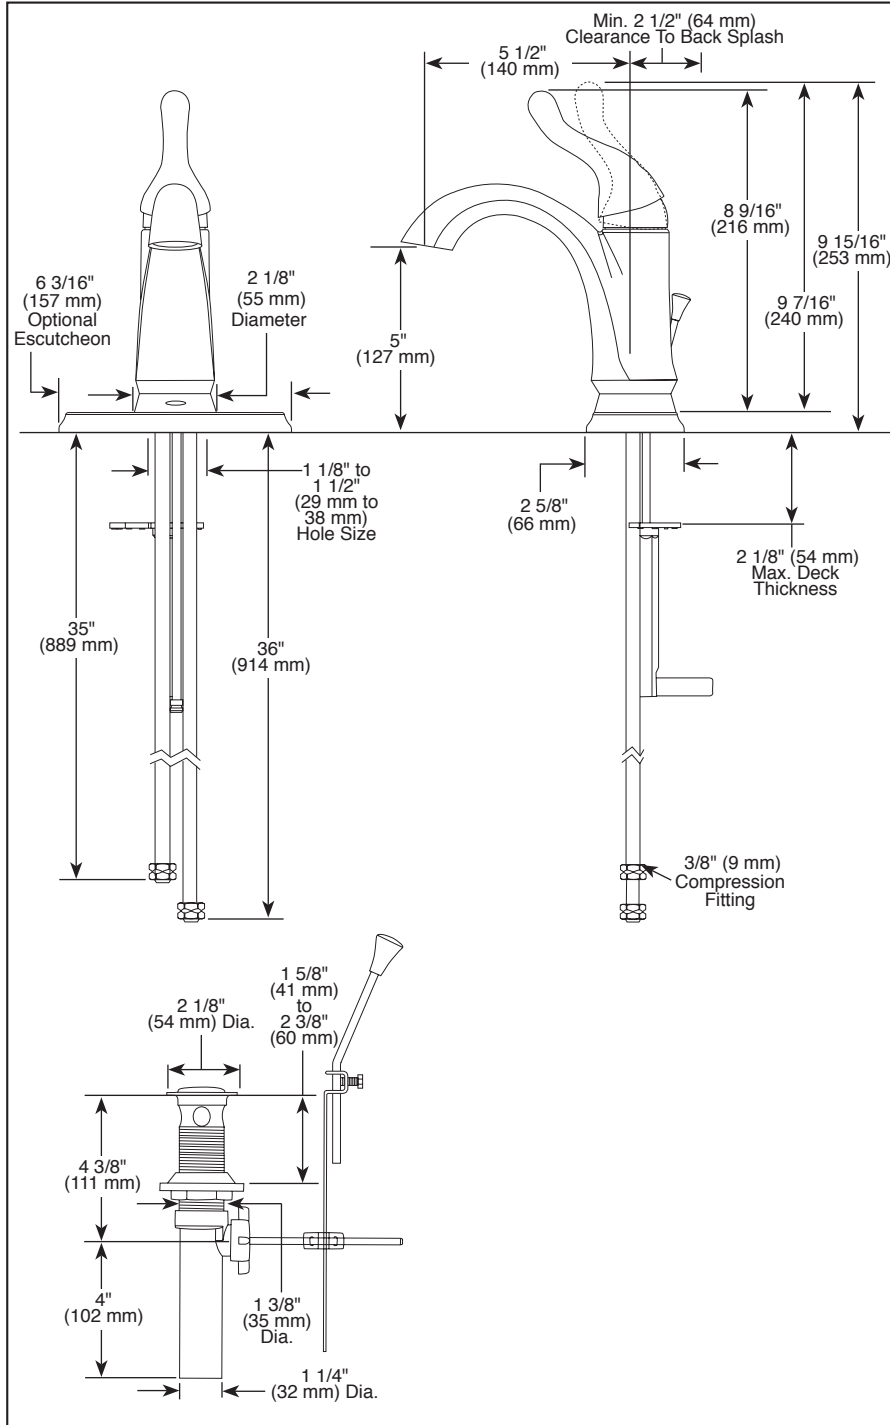

LAVATORY FAUCETS

- Talbott™ Bath Collection
- Single Handle Deck Mount

FEATURES:

- DIAMOND Seal® Technology
- Touch2O.xt® Technology

STANDARD SPECIFICATIONS:

- Maximum 1.20 gpm @ 60 psi, 4.54 L/min @ 414 kPa
- One or three hole mount (escutcheon optional, included)
- Diamond coated ceramic cartridge
- 3/8" O.D. straight, staggered PEX supply lines
- LED indicator light signals on-off, water temperature and when batteries run low
- Uses 6 AA (included) or 6 C (optional) batteries
- Optional (EP73954) 120V AC adapter available (3 prong grounded outlet required)
- Plastic pop-up

55 E. 111th Street, Indianapolis, Indiana 46280
 350 South Edgeware Road, St. Thomas, ON N5P 4L1
 © 2016 Masco Corporation of Indiana

Submitted Model No.: _____

Specific Features: _____

▲ Designate Proper Finish Suffix