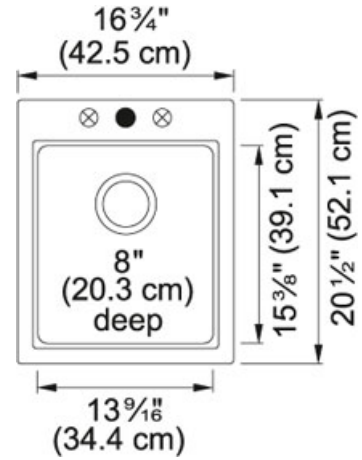

Quantum SZCH1720-1 Fragranite Coffee | 114.0069.765

FAMILY : Sinks | SERIE : Quantum | MODEL : SZCH1720-1 | INSTALLATION TYPE : Dual | FINISH : Fragranite Coffee | STYLE : Transitional

TECHNICAL DATA

Minimum Cabinet Size	18"
Drain Opening	3 1/2"
Faucet Hole	1; 2 Predrilled
Length overall	16 3/4"
Width overall	20 1/2"
Depth Overall	8"
Length of large bowl	13 9/16"
Width of large bowl	15 3/8"
Depth of large bowl	8"
Number of Bowls	1
Type of Material	Granite
Where to buy	Home Center
Where to buy	Home Center