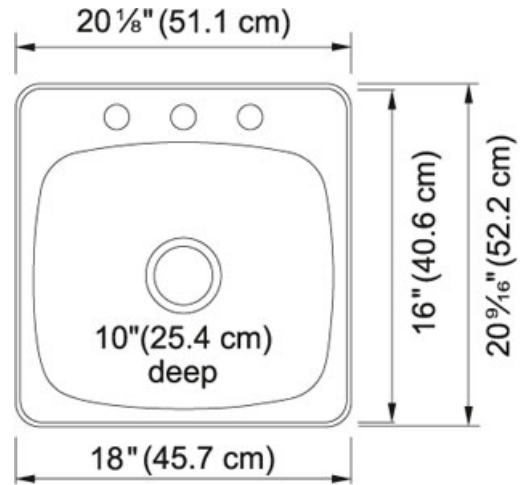

Axis SL103BX SilkSteel | 113.0069.662

FAMILY : Sinks | SERIE : Axis | MODEL : SL103BX | FINISH : SilkSteel | INSTALLATION TYPE : Dual | STYLE : Traditional

TECHNICAL DATA

Minimum Cabinet Size	24"
Drain Opening	3 1/2"
Faucet Hole	1
Length overall	20 1/8"
Width overall	20 9/16"
Depth Overall	10"
Length of large bowl	18"
Width of large bowl	16"
Depth of large bowl	10"
Number of Bowls	1
Type of Material	20 Gauge Stainless Steel
Where to buy	Showroom
Where to buy	Showroom