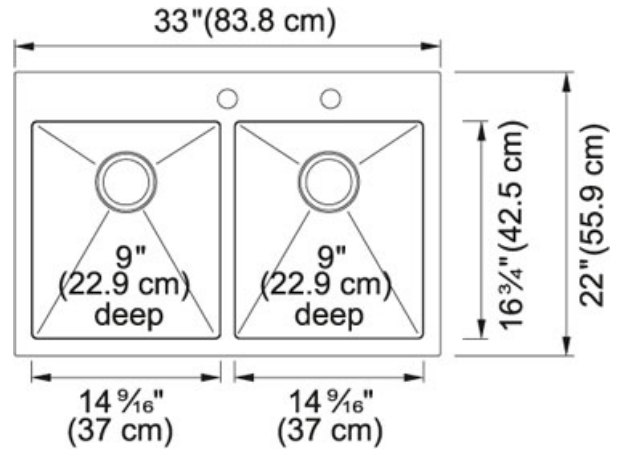

Vector HF3322-2 SilkSteel | 101.0331.357

FAMILY : Sinks | SERIE : Vector | MODEL : HF3322-2 | FINISH : SilkSteel | INSTALLATION TYPE : Dual | STYLE : Contemporary

TECHNICAL DATA

Minimum Cabinet Size	36"
Drain Opening	3 1/2"
Faucet Hole	2
Length overall	33"
Width overall	22"
Depth Overall	9"
Length of large bowl	16 3/4"
Width of large bowl	14 9/16"
Depth of large bowl	9"
Number of Bowls	2
Type of Material	18 Gauge Stainless Steel
Where to buy	Home Center
Where to buy	Home Center