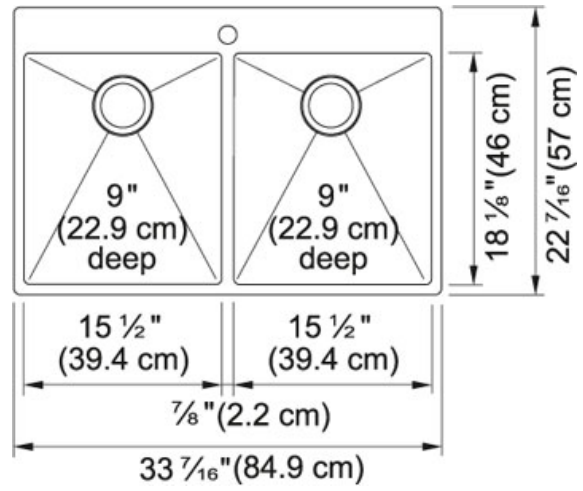

Vector HF3322-1 Stainless Steel | 127.0371.976

FAMILY : Sinks | SERIE : Vector | MODEL : HF3322-1 | FINISH : Stainless Steel | INSTALLATION TYPE : Dual | STYLE : Contemporary

TECHNICAL DATA

Minimum Cabinet Size	36"
Drain Opening	3 1/2"
Faucet Hole	1
Length overall	22"
Width overall	33"
Depth Overall	9"
Length of large bowl	18"
Width of large bowl	15 1/2"
Depth of large bowl	9"
Number of Bowls	2
Type of Material	18 Gauge Stainless Steel
Where to buy	Home Center
Where to buy	Home Center