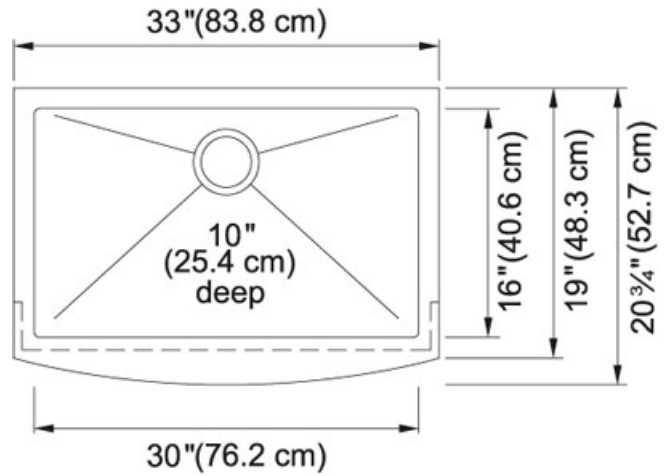

# Kinetic FFS33B-10-18 SilkSteel | 101.0259.171

FAMILY : Sinks | SERIE : Kinetic | MODEL : FFS33B-10-18 | FINISH : SilkSteel | INSTALLATION TYPE : Undermount | STYLE : Traditional

## TECHNICAL DATA

Minimum Cabinet Size	33"
Drain Opening	3 1/2"
Length overall	33"
Depth Overall	10"
Length of large bowl	30"
Width of large bowl	16"
Depth of large bowl	10"
Number of Bowls	1
Type of Material	18 Gauge Stainless Steel
Where to buy	Home Center
Where to buy	Home Center