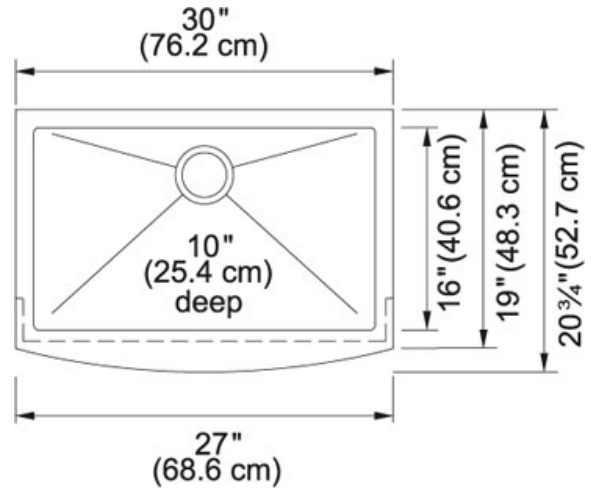

Kinetic FFS30B-10-18 SilkSteel | 101.0259.169

FAMILY : Sinks | SERIE : Kinetic | MODEL : FFS30B-10-18 | FINISH : SilkSteel | INSTALLATION TYPE : Undermount | STYLE : Traditional

TECHNICAL DATA

| | |
|----------------------|--------------------------|
| Minimum Cabinet Size | 30" |
| Drain Opening | 3 1/2" |
| Depth Overall | 10" |
| Length of large bowl | 27" |
| Width of large bowl | 16" |
| Depth of large bowl | 10" |
| Number of Bowls | 2 |
| Type of Material | 18 Gauge Stainless Steel |
| Where to buy | Home Center |
| Where to buy | Home Center |