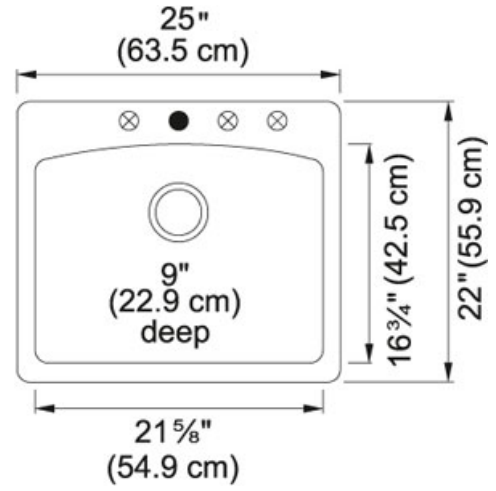

Ellipse ESCH25229-1 Fragranite Coffee | 114.0087.735

FAMILY : Sinks | SERIE : Ellipse | MODEL : ESCH25229-1 | INSTALLATION TYPE : Dual | FINISH : Fragranite Coffee | STYLE : Transitional

TECHNICAL DATA

Minimum Cabinet Size	27"
Drain Opening	3 1/2"
Faucet Hole	1; 3 Predrilled
Width overall	22"
Depth Overall	9"
Length of large bowl	21 5/8"
Width of large bowl	16 3/4"
Depth of large bowl	9"
Number of Bowls	2
Type of Material	Granite
Where to buy	Showroom
Where to buy	Showroom

Ellipse ESDB25229-1 Fragranite Dark Brown | 114.0155.300

FAMILY : Sinks | SERIE : Ellipse | MODEL : ESDB25229-1 | FINISH : Fragranite Dark Brown | INSTALLATION TYPE : Dual | STYLE : Transitional

TECHNICAL DATA

Minimum Cabinet Size	27"
Drain Opening	3 1/2"
Faucet Hole	1; 3 Predrilled
Width overall	22"
Depth Overall	9"
Length of large bowl	21 5/8"
Width of large bowl	16 3/4"
Depth of large bowl	9"
Number of Bowls	1
Type of Material	Granite
Where to buy	Showroom
Where to buy	Showroom