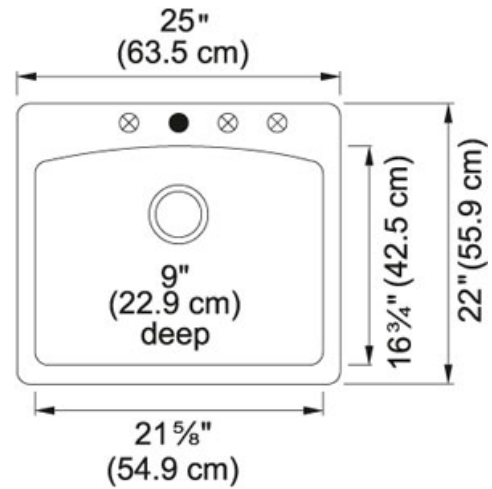

Ellipse ESCH25229-1 Fragranite Coffee | 114.0087.735

FAMILY : Sinks | SERIE : Ellipse | MODEL : ESCH25229-1 | INSTALLATION TYPE : Dual | FINISH : Fragranite Coffee | STYLE : Transitional

TECHNICAL DATA

Minimum Cabinet Size	27"
Drain Opening	3 1/2"
Faucet Hole	1; 3 Predrilled
Width overall	22"
Depth Overall	9"
Length of large bowl	21 5/8"
Width of large bowl	16 3/4"
Depth of large bowl	9"
Number of Bowls	2
Type of Material	Granite
Where to buy	Showroom
Where to buy	Showroom

Ellipse ESDB25229-1 Fragranite Dark Brown | 114.0155.300

FAMILY : Sinks | SERIE : Ellipse | MODEL : ESDB25229-1 | FINISH : Fragranite Dark Brown | INSTALLATION TYPE : Dual | STYLE : Transitional

TECHNICAL DATA

Minimum Cabinet Size	27"
Drain Opening	3 1/2"
Faucet Hole	1; 3 Predrilled
Width overall	22"
Depth Overall	9"
Length of large bowl	21 5/8"
Width of large bowl	16 3/4"
Depth of large bowl	9"
Number of Bowls	1
Type of Material	Granite
Where to buy	Showroom
Where to buy	Showroom