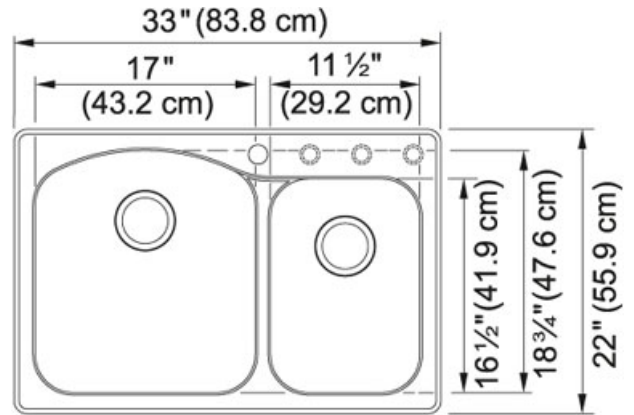

Gravity DIG62F91-MOC Fraganite Dark Brown | 114.0388.601

FAMILY : Sinks | SERIE : Gravity | MODEL : DIG62F91-MOC | INSTALLATION TYPE : Dual | FINISH : Fraganite Dark Brown | STYLE : Transitional

TECHNICAL DATA

Minimum Cabinet Size	36"
Drain Opening	3 1/2"
Faucet Hole	1; 3 Predrilled
Length overall	22"
Width overall	33"
Depth Overall	9"
Length of large bowl	18 5/8"
Width of large bowl	21 3/4"
Depth of large bowl	9"
Length of small bowl	16 1/2"
Width of small bowl	11 1/2"
Depth of small bowl	8"
Number of Bowls	2
Type of Material	Granite
Where to buy	Home Center
Where to buy	Home Center