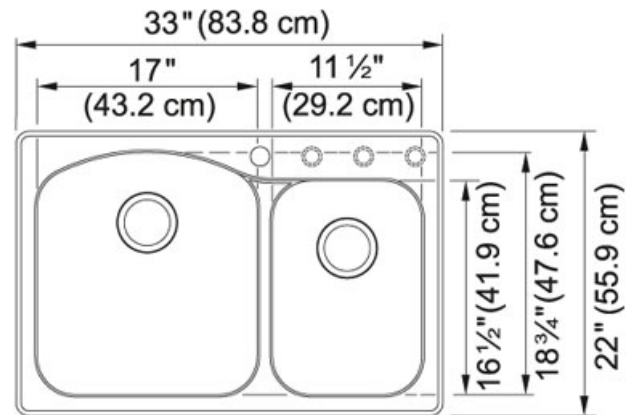

Gravity DIG62F91-CHA Fraganite Coffee | 114.0388.602

FAMILY : Sinks | SERIE : Gravity | MODEL : DIG62F91-CHA | INSTALLATION TYPE : Dual | FINISH : Fraganite Coffee | STYLE : Transitional

TECHNICAL DATA

Minimum Cabinet Size	36"
Drain Opening	3 1/2"
Faucet Hole	1; 3 Predrilled
Length overall	22"
Width overall	33"
Depth Overall	9"
Length of large bowl	18 5/8"
Width of large bowl	21 3/4"
Depth of large bowl	9"
Length of small bowl	16 1/2"
Width of small bowl	11 1/2"
Depth of small bowl	8"
Number of Bowls	2
Type of Material	Granite
Where to buy	Home Center
Where to buy	Home Center

Minimum Cabinet Size	36"
Drain Opening	3 1/2"
Faucet Hole	1; 3 Predrilled
Length overall	22"
Width overall	33"
Depth Overall	9"
Length of large bowl	18 5/8"
Width of large bowl	21 3/4"
Depth of large bowl	9"
Length of small bowl	16 1/2"
Width of small bowl	11 1/2"
Depth of small bowl	8"
Number of Bowls	2
Type of Material	Granite
Where to buy	Home Center
Where to buy	Home Center

Gravity DIG62F91-GRA Granite Graphite | 114.0388.600

FAMILY : Sinks | SERIE : Gravity | MODEL : DIG62F91-GRA | FINISH : Granite Graphite | INSTALLATION TYPE : Dual | STYLE : Transitional

TECHNICAL DATA

Minimum Cabinet Size	36"
Drain Opening	3 1/2"
Faucet Hole	1; 3 Predrilled
Length overall	22"
Width overall	33"
Depth Overall	9"
Length of large bowl	18 5/8"
Width of large bowl	21 3/4"
Depth of large bowl	9"
Length of small bowl	16 1/2"
Width of small bowl	11 1/2"
Depth of small bowl	8"
Number of Bowls	2
Type of Material	Granite
Where to buy	Home Center
Where to buy	Home Center