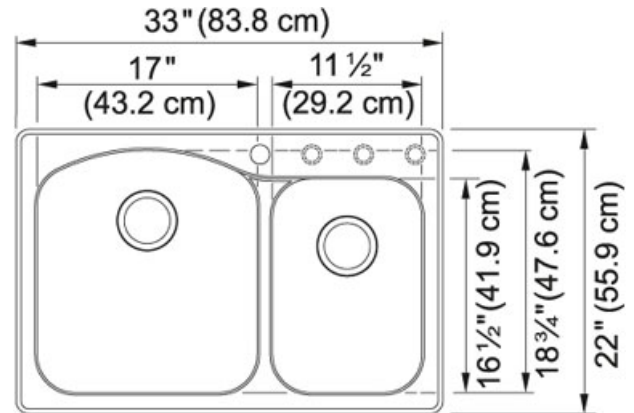

Gravity DIG62F91-WHT Fraganite Pure White | 114.0388.603

FAMILY : Sinks | SERIE : Gravity | MODEL : DIG62F91-WHT | INSTALLATION TYPE : Dual | FINISH : Fraganite Pure White | STYLE : Transitional

TECHNICAL DATA

Minimum Cabinet Size	36"
Drain Opening	3 1/2"
Faucet Hole	1; 3 Predrilled
Length overall	22"
Width overall	33"
Depth Overall	9"
Length of large bowl	18 5/8"
Width of large bowl	21 3/4"
Depth of large bowl	9"
Length of small bowl	16 1/2"
Width of small bowl	11 1/2"
Depth of small bowl	8"
Number of Bowls	2
Type of Material	Granite
Where to buy	Home Center
Where to buy	Home Center