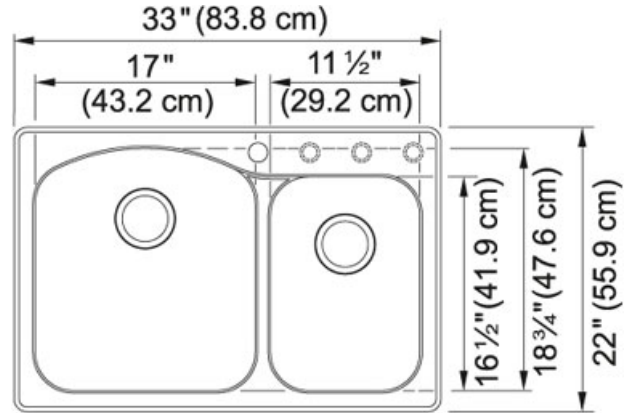

Gravity DIG62F91-CHA Fraganite Coffee | 114.0388.602

FAMILY : Sinks | SERIE : Gravity | MODEL : DIG62F91-CHA | INSTALLATION TYPE : Dual | FINISH : Fraganite Coffee | STYLE : Transitional

TECHNICAL DATA

Minimum Cabinet Size	36"
Drain Opening	3 1/2"
Faucet Hole	1; 3 Predrilled
Length overall	22"
Width overall	33"
Depth Overall	9"
Length of large bowl	18 5/8"
Width of large bowl	21 3/4"
Depth of large bowl	9"
Length of small bowl	16 1/2"
Width of small bowl	11 1/2"
Depth of small bowl	8"
Number of Bowls	2
Type of Material	Granite
Where to buy	Home Center
Where to buy	Home Center

Minimum Cabinet Size	36"
Drain Opening	3 1/2"
Faucet Hole	1; 3 Predrilled
Length overall	22"
Width overall	33"
Depth Overall	9"
Length of large bowl	18 5/8"
Width of large bowl	21 3/4"
Depth of large bowl	9"
Length of small bowl	16 1/2"
Width of small bowl	11 1/2"
Depth of small bowl	8"
Number of Bowls	2
Type of Material	Granite
Where to buy	Home Center
Where to buy	Home Center

Gravity DIG62F91-GRA Granite Graphite | 114.0388.600

FAMILY : Sinks | SERIE : Gravity | MODEL : DIG62F91-GRA | FINISH : Granite Graphite | INSTALLATION TYPE : Dual | STYLE : Transitional

TECHNICAL DATA

Minimum Cabinet Size	36"
Drain Opening	3 1/2"
Faucet Hole	1; 3 Predrilled
Length overall	22"
Width overall	33"
Depth Overall	9"
Length of large bowl	18 5/8"
Width of large bowl	21 3/4"
Depth of large bowl	9"
Length of small bowl	16 1/2"
Width of small bowl	11 1/2"
Depth of small bowl	8"
Number of Bowls	2
Type of Material	Granite
Where to buy	Home Center
Where to buy	Home Center