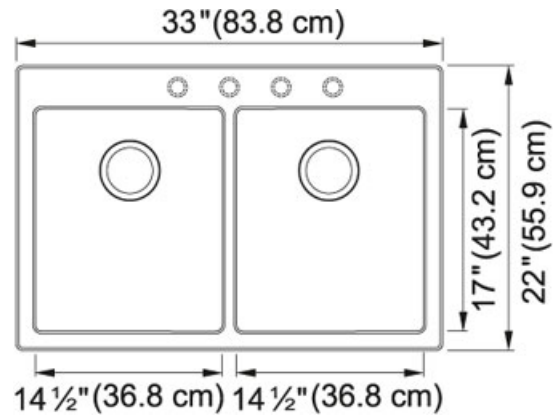

Primo DIG62D91-CHA Fraganite Coffee | 114.0388.598

FAMILY : Sinks | SERIE : Primo | MODEL : DIG62D91-CHA | INSTALLATION TYPE : Dual | FINISH : Fraganite Coffee | STYLE : Contemporary

Available June 2016

TECHNICAL DATA

Minimum Cabinet Size	36"
Drain Opening	3 1/2"
Faucet Hole	1; 3 Predrilled
Length overall	33"
Width overall	22"
Depth Overall	9"
Length of large bowl	17 1/4"
Width of large bowl	14 1/2"
Depth of large bowl	9"
Length of small bowl	17 1/4"
Width of small bowl	14 1/2"
Depth of small bowl	9"
Number of Bowls	2
Type of Material	Granite
Where to buy	Home Center
Where to buy	Home Center