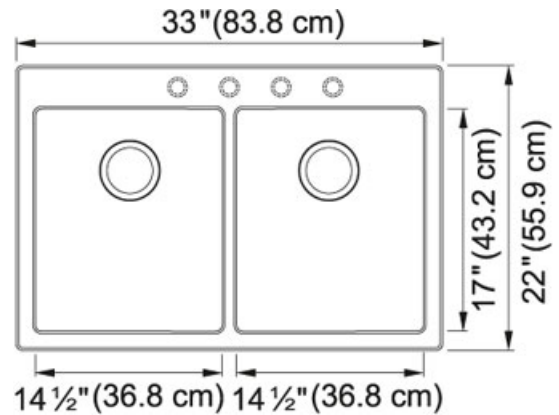

TECHNICAL DATA

Minimum Cabinet Size	36"
Drain Opening	3 1/2"
Faucet Hole	1; 3 Predrilled
Length overall	33"
Width overall	22"
Depth Overall	9"
Length of large bowl	17 1/4"
Width of large bowl	14 1/2"
Depth of large bowl	9"
Length of small bowl	17 1/4"
Width of small bowl	14 1/2"
Depth of small bowl	9"
Number of Bowls	2
Type of Material	Granite
Where to buy	Home Center
Where to buy	Home Center

Primo DIG62D91-GRA Granite Graphite | 114.0388.596

FAMILY : Sinks | SERIE : Primo | MODEL : DIG62D91-GRA | FINISH : Granite Graphite | INSTALLATION TYPE : Dual | STYLE : Contemporary

TECHNICAL DATA

Minimum Cabinet Size	36"
Drain Opening	3 1/2"
Faucet Hole	1; 3 Predrilled
Length overall	33"
Width overall	22"
Depth Overall	9"
Length of large bowl	17 1/4"
Width of large bowl	14 1/2"
Depth of large bowl	9"
Length of small bowl	17 1/4"
Width of small bowl	14 1/2"
Depth of small bowl	9"
Number of Bowls	2
Type of Material	Granite
Where to buy	Home Center
Where to buy	Home Center

Minimum Cabinet Size	36"
Drain Opening	3 1/2"
Faucet Hole	1; 3 Predrilled
Length overall	33"
Width overall	22"
Depth Overall	9"
Length of large bowl	17 1/4"
Width of large bowl	14 1/2"
Depth of large bowl	9"
Length of small bowl	17 1/4"
Width of small bowl	14 1/2"
Depth of small bowl	9"
Number of Bowls	2
Type of Material	Granite
Where to buy	Home Center
Where to buy	Home Center