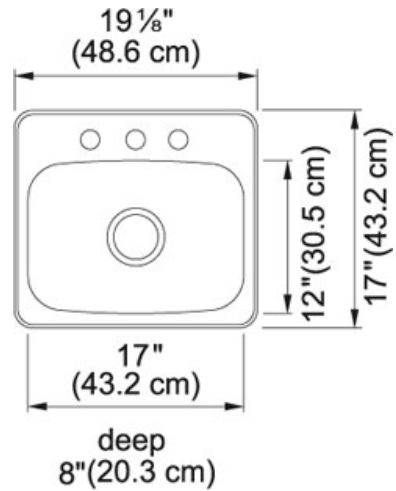

Axis BMSK803 Mirror-SilkSteel | 102.0253.774

FAMILY : Sinks | SERIE : Axis | MODEL : BMSK803 | FINISH : Mirror-SilkSteel | INSTALLATION TYPE : Dual | STYLE : Traditional

TECHNICAL DATA

Minimum Cabinet Size	21"
Drain Opening	3 1/2"
Faucet Hole	3
Width overall	17"
Depth Overall	8"
Length of large bowl	17"
Width of large bowl	12"
Depth of large bowl	8"
Number of Bowls	1
Type of Material	20 Gauge Stainless Steel
Where to buy	Showroom
Where to buy	Showroom