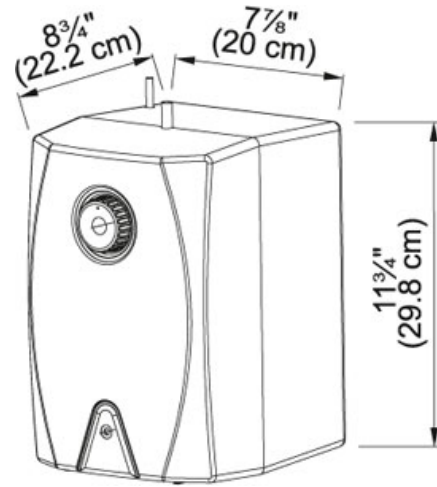

119.0361.284

SERIE : Little Butler | FAMILY : Point of Use and Filtration | FINISH : other | INSTALLATION TYPE : NOT DEFINED | MODEL : HT-100 | FAMILY : Kitchen solutions

TECHNICAL DATA
