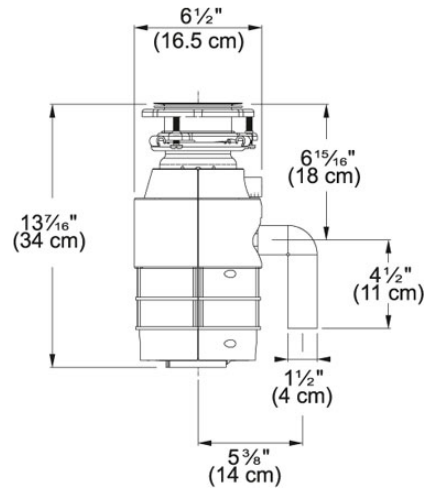

Waste disposers WD75R | 134.0297.205

FAMILY : **Waste Management** | SERIE : **Waste disposers** | MODEL : **WD75R** | FINISH : **other** | INSTALLATION TYPE : **Waste Management**

TECHNICAL DATA

RPM 2700

Horse Power 3/4 HP

* Stopper and flange standard on each disposer not available separately.
WD8026SN and WD8027C not compatible with this model.

Where to buy Showroom

Where to buy Showroom
