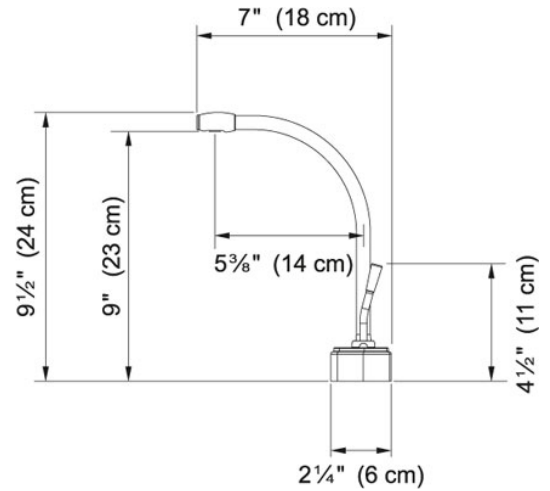

# Hot Water Dispenser - LB9100 Polished Chrome |

119.0296.756

FAMILY : Point of Use and Filtration | SERIE : Hot Water Dispenser - LB9100 | MODEL : LB9100 | FINISH : Polished Chrome |  
INSTALLATION TYPE : Point of Use and Filtration | STYLE : Contemporary