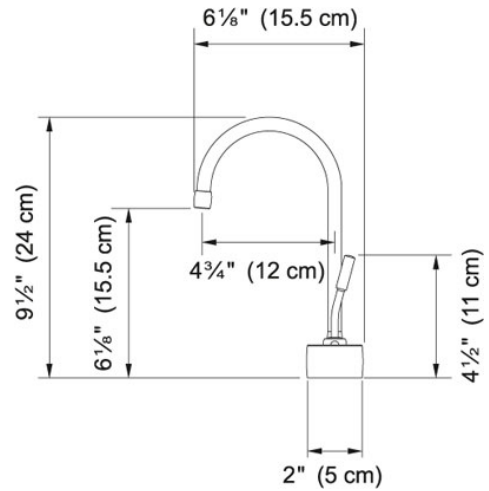

Hot Water Dispenser - LB7100 Polished Chrome |

119.0296.735

FAMILY : Point of Use and Filtration | SERIE : Hot Water Dispenser - LB7100 | MODEL : LB7100 | FINISH : Polished Chrome |

INSTALLATION TYPE : Point of Use and Filtration | STYLE : Contemporary

TECHNICAL DATA

Version	Hot Water Dispenser
Where to buy	Showroom
Where to buy	Showroom

Hot Water Dispenser - LB7100 LB7170 Polished Nickel |

119.0296.737

FAMILY : Point of Use and Filtration | SERIE : Hot Water Dispenser - LB7100 | MODEL : LB7170 | FINISH : Polished Nickel |

Hot Water Dispenser - LB7100 LB7180 Satin Nickel |

119.0296.739

FAMILY : Point of Use and Filtration | SERIE : Hot Water Dispenser - LB7100 | MODEL : LB7180 | FINISH : Satin Nickel |

INSTALLATION TYPE : Point of Use and Filtration | STYLE : Contemporary