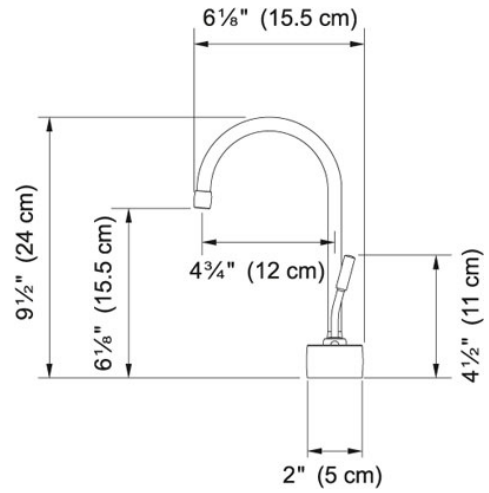

Hot Water Dispenser - LB7100 LB7180 Satin Nickel |

119.0296.739

FAMILY : Point of Use and Filtration | SERIE : Hot Water Dispenser - LB7100 | MODEL : LB7180 | FINISH : Satin Nickel |

INSTALLATION TYPE : Point of Use and Filtration | STYLE : Contemporary

---

TECHNICAL DATA

Version	Hot Water Dispenser

Where to buy	Showroom

Where to buy	Showroom