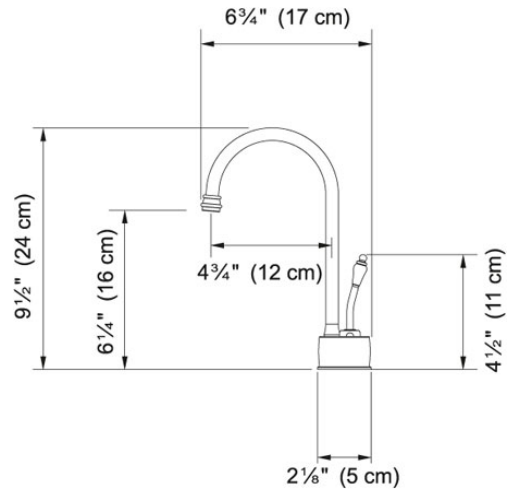

Hot Water Dispenser - LB7100 LB7160 Old World Bronze |

119.0296.736

FAMILY : Point of Use and Filtration | SERIE : Hot Water Dispenser - LB7100 | MODEL : LB7160 | FINISH : Old World Bronze |

INSTALLATION TYPE : Point of Use and Filtration | STYLE : Contemporary

TECHNICAL DATA

Version	Hot Water Dispenser
Where to buy	Showroom
Where to buy	Showroom