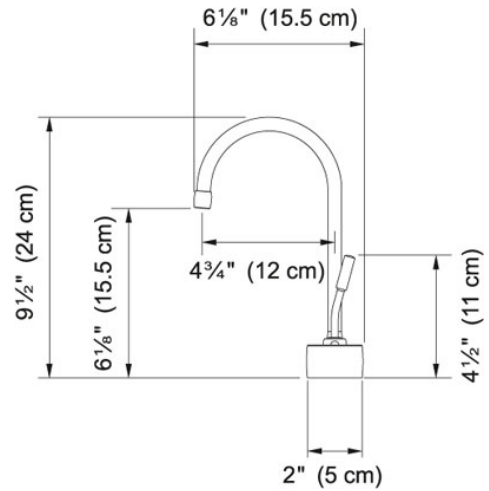

Hot Water Dispenser - LB7100 LB7170 Polished Nickel |

119.0296.737

FAMILY : Point of Use and Filtration | SERIE : Hot Water Dispenser - LB7100 | MODEL : LB7170 | FINISH : Polished Nickel |

INSTALLATION TYPE : Point of Use and Filtration | STYLE : Contemporary

---

TECHNICAL DATA

Version	Hot Water Dispenser

Where to buy	Showroom

Where to buy	Showroom