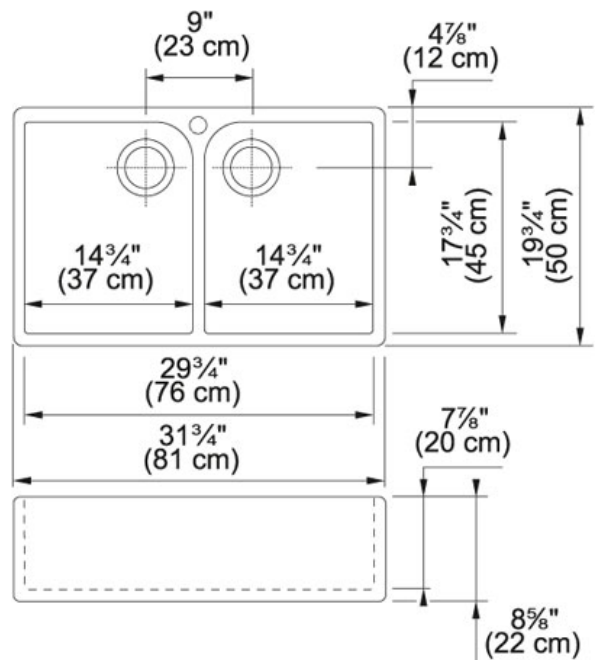

## Product Information

<b>Article Number</b>	130.0066.206
<b>Model Name</b>	MHK720-31WH
<b>Cabinet Size</b>	36" minimum to accept sink bowl
<b>Waste Outlet Diameter</b>	3 1/2"
<b>Tap Hole</b>	1
<b>Dimensions</b>	31 1/4"x50.4.8-MMx8 5/8" including apron
<b>Bowl Size</b>	365.1-MMx469.9-MMx7 7/8"
<b>Number of Bowls</b>	2
<b>Cut-Out Template</b>	Yes
<b>Remarks FKS</b>	Dimensions may vary by 2% (plus or minus) due to material attributes and firing process. Finish on front and sides only. Template not provided. Franke recommends using the actual sink model when making final cutout. FRTWIST not suitable for Fireclay sinks.